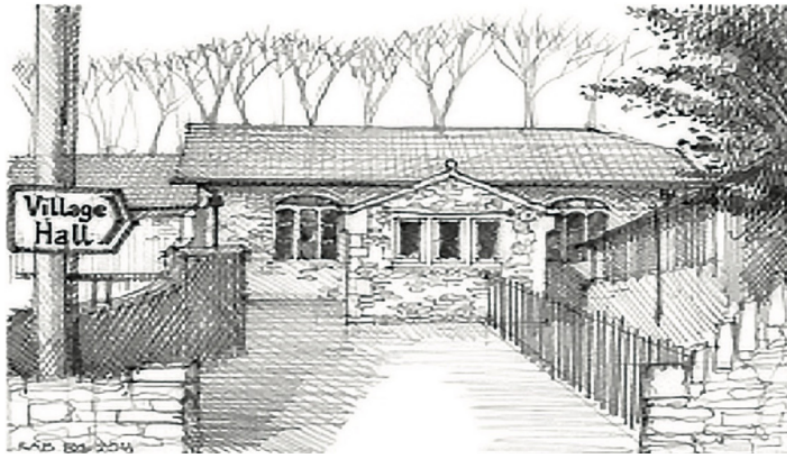

WITHAM FRIARY VILLAGE HALL

FACILITIES INCLUDE:
LARGE MAIN HALL
FULLY EQUIPPED KITCHEN
PARTITION WALL
BAR AREA
MEETING ROOM
DISABLED ACCESS
BLUETOOTH SOUND SYSTEM
WIFI
WCS
OUTSIDE YARD
CAR PARKING NEARBY