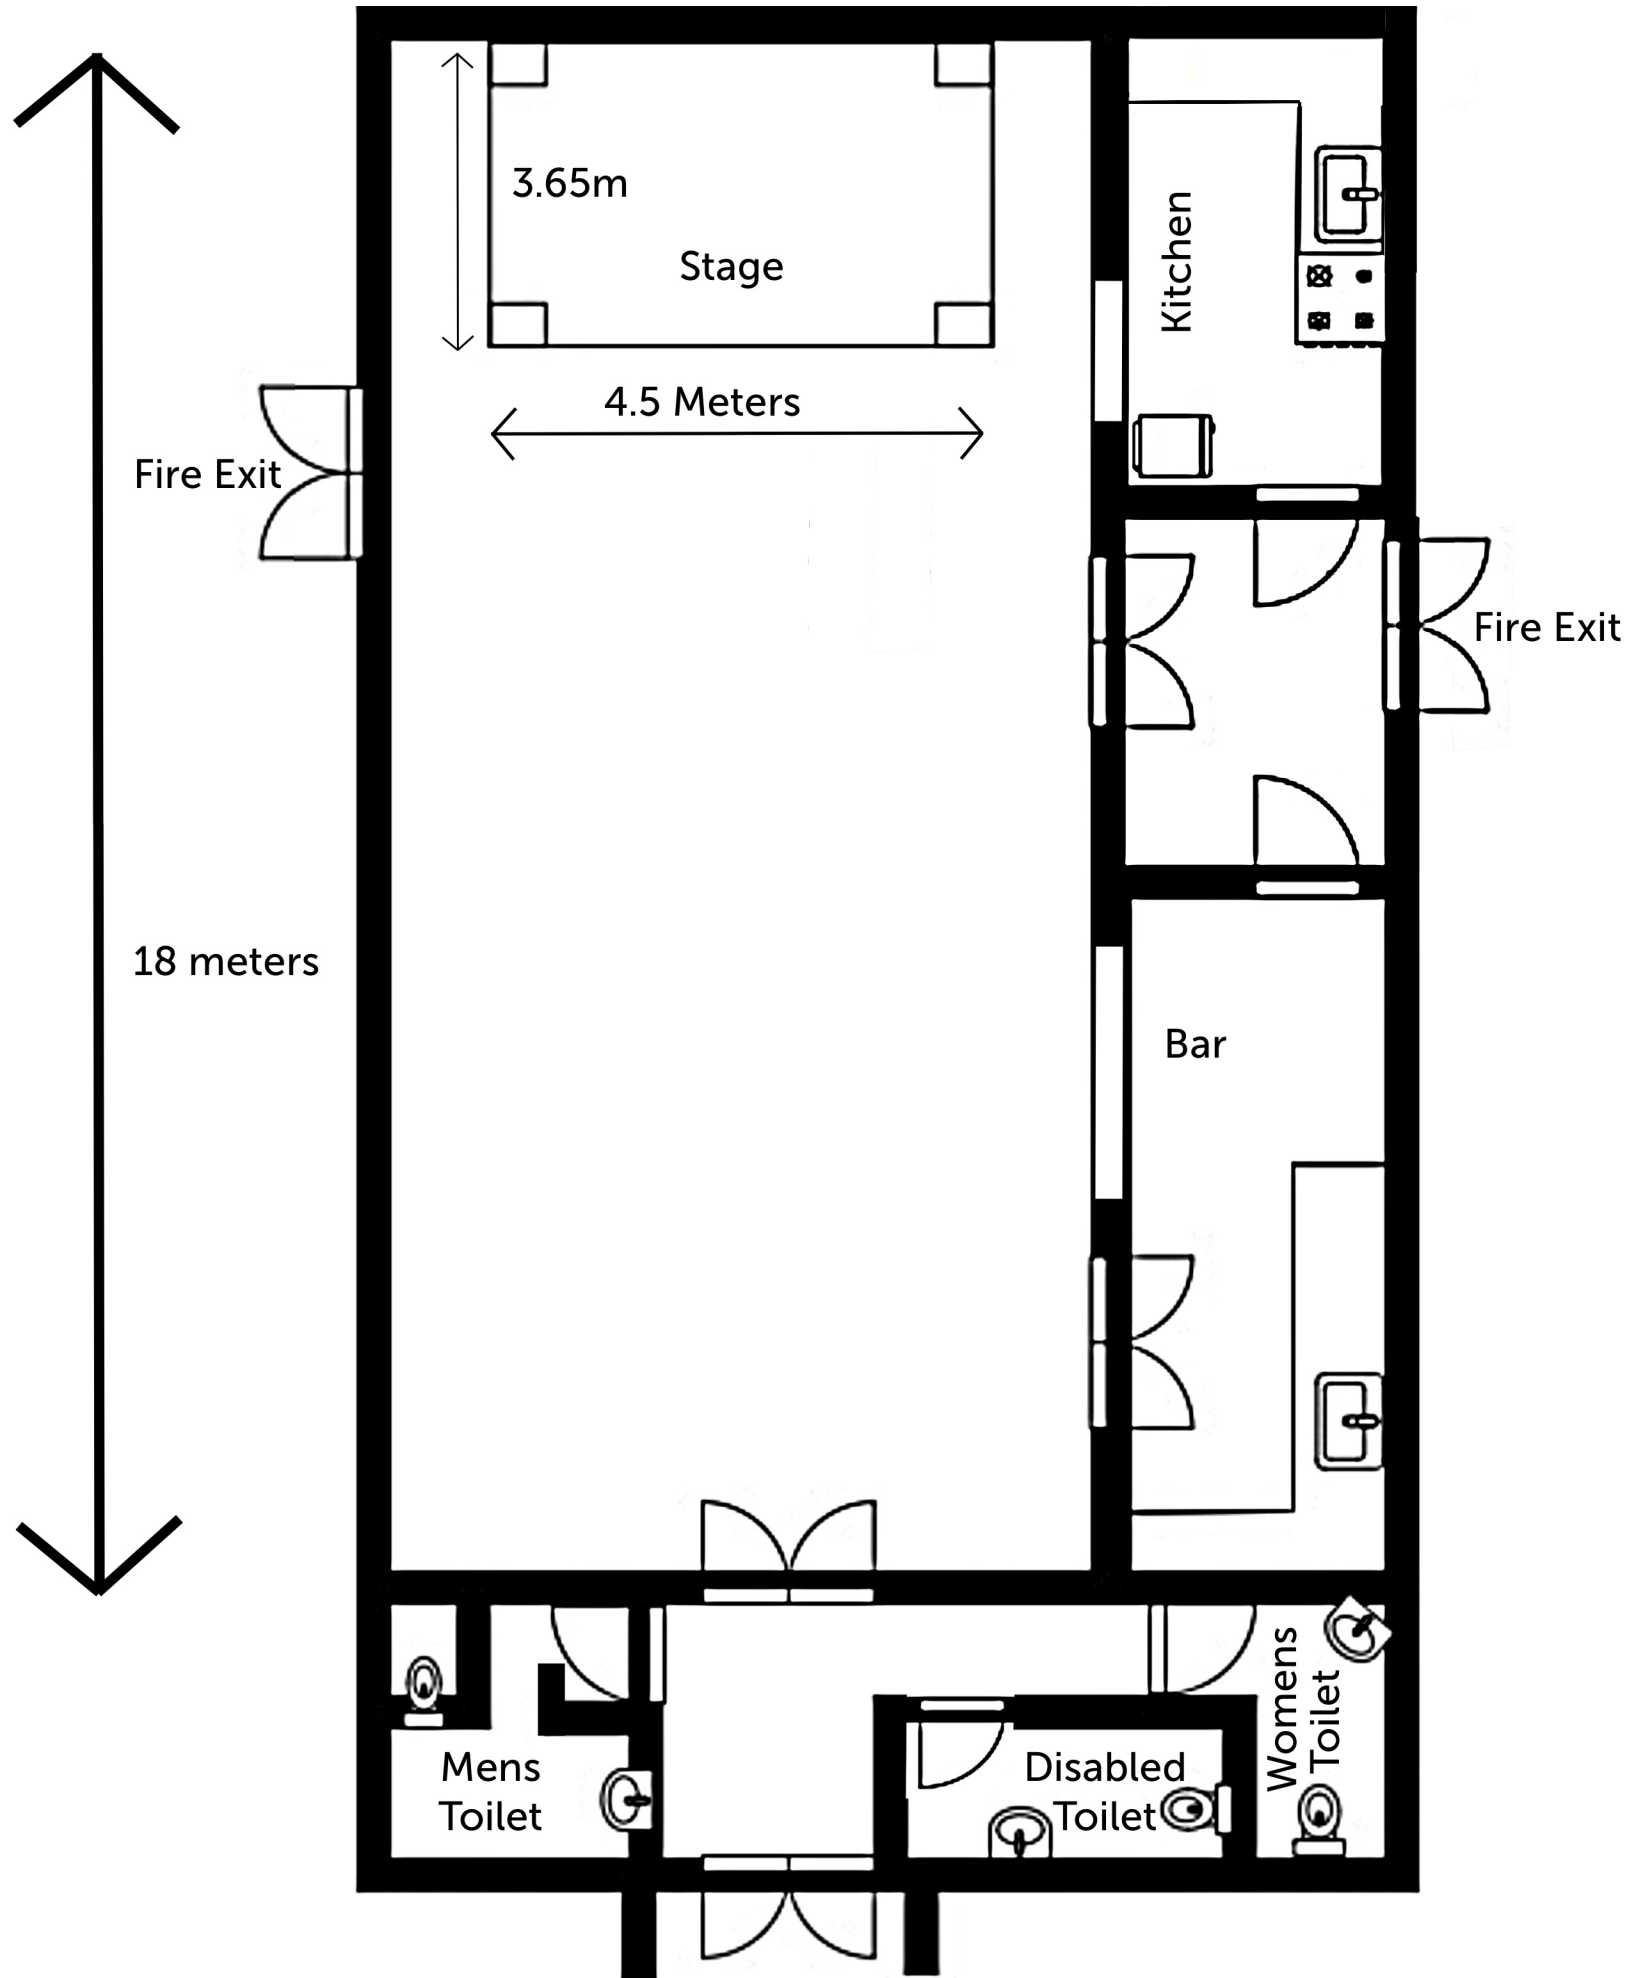

Trudoxhill Village Hall - Floor Plan

7 meters

Hall Height to Beam 3.1 Meters