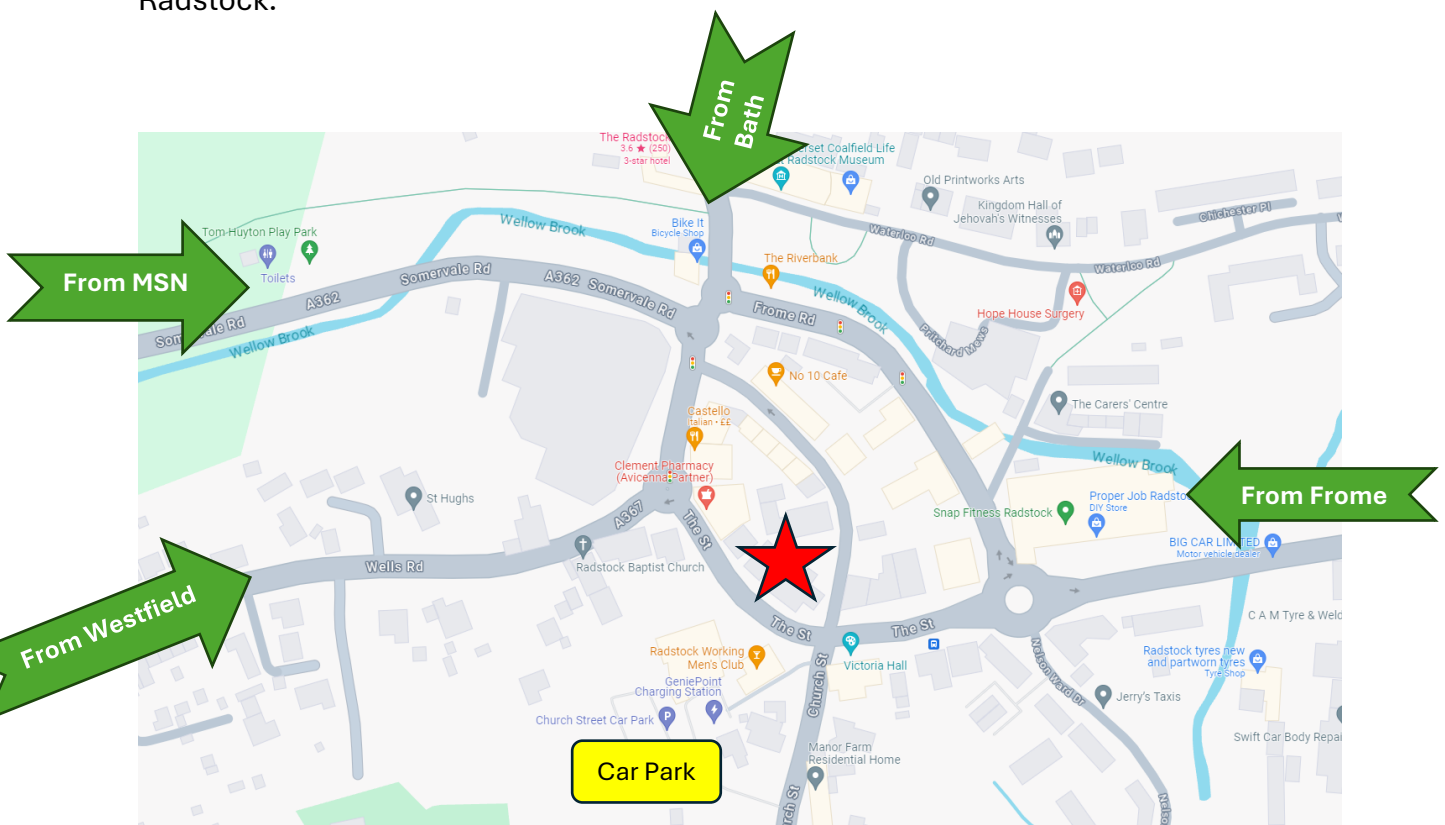

## Trinity Hub: Getting Here

### Location address:

Trinity Hub, The Street, Radstock BA3 3PL

### Getting Here:

Trinity Hub (the former Trinity Methodist Church) is located in the Town Centre of Radstock.

We ask that you encourage the use of shared transport or active travel to the venue.

### Parking:

There is no parking on site. The nearest car park is at Church Street Carpark. This is currently free for up to 5hrs, but you must obtain a ticket. You can use the machine or MiPermit location number 751087, but please do Bus, Walk or Cycle where possible.