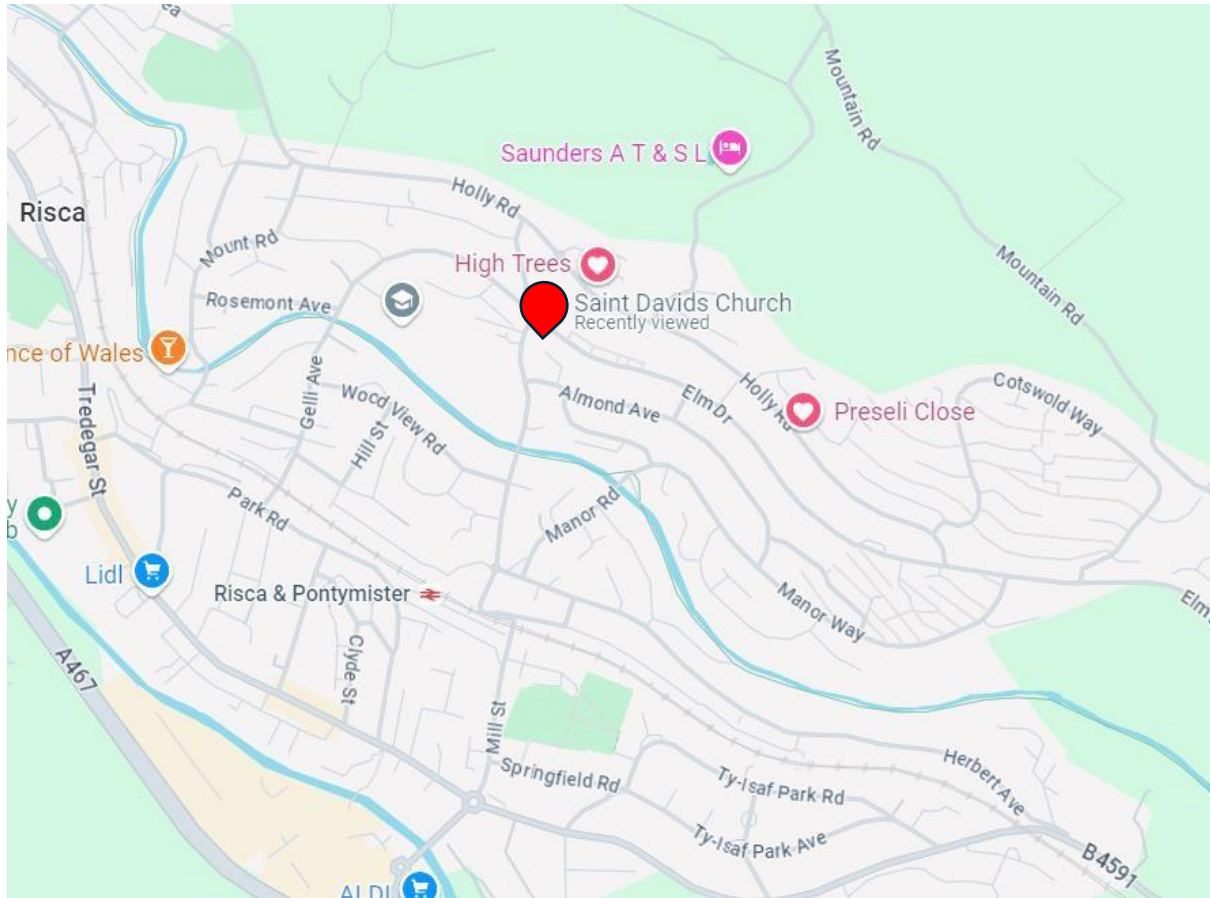

## The Sycamore Centre Map and Directions

From the A467 take the B4591 into Risca

Continue straight on the roundabout onto the B4591

Continue straight on next roundabout onto Mill Street

Continue up hill to the end of the road

Take the last left prior to the T Junction, for the nearest car park

The Sycamore Centre is on your right just before the T Junction