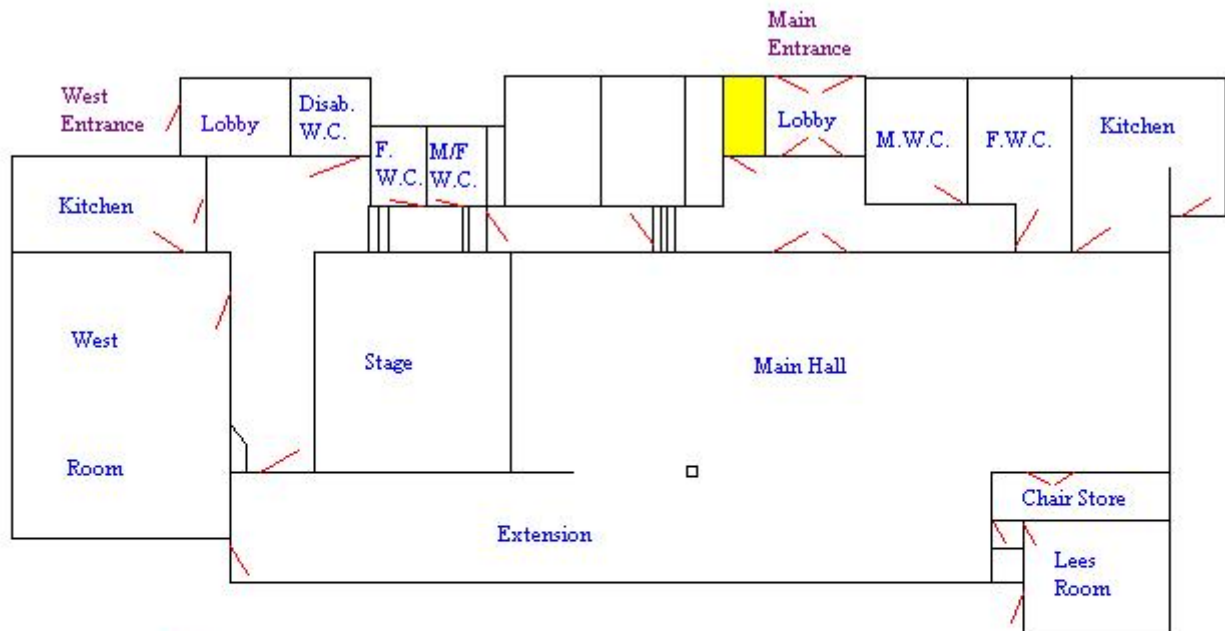

### Key

-  Cloakroom
-  Door
-  Supporting Pier

On Screen Scale: 1:150 approx.