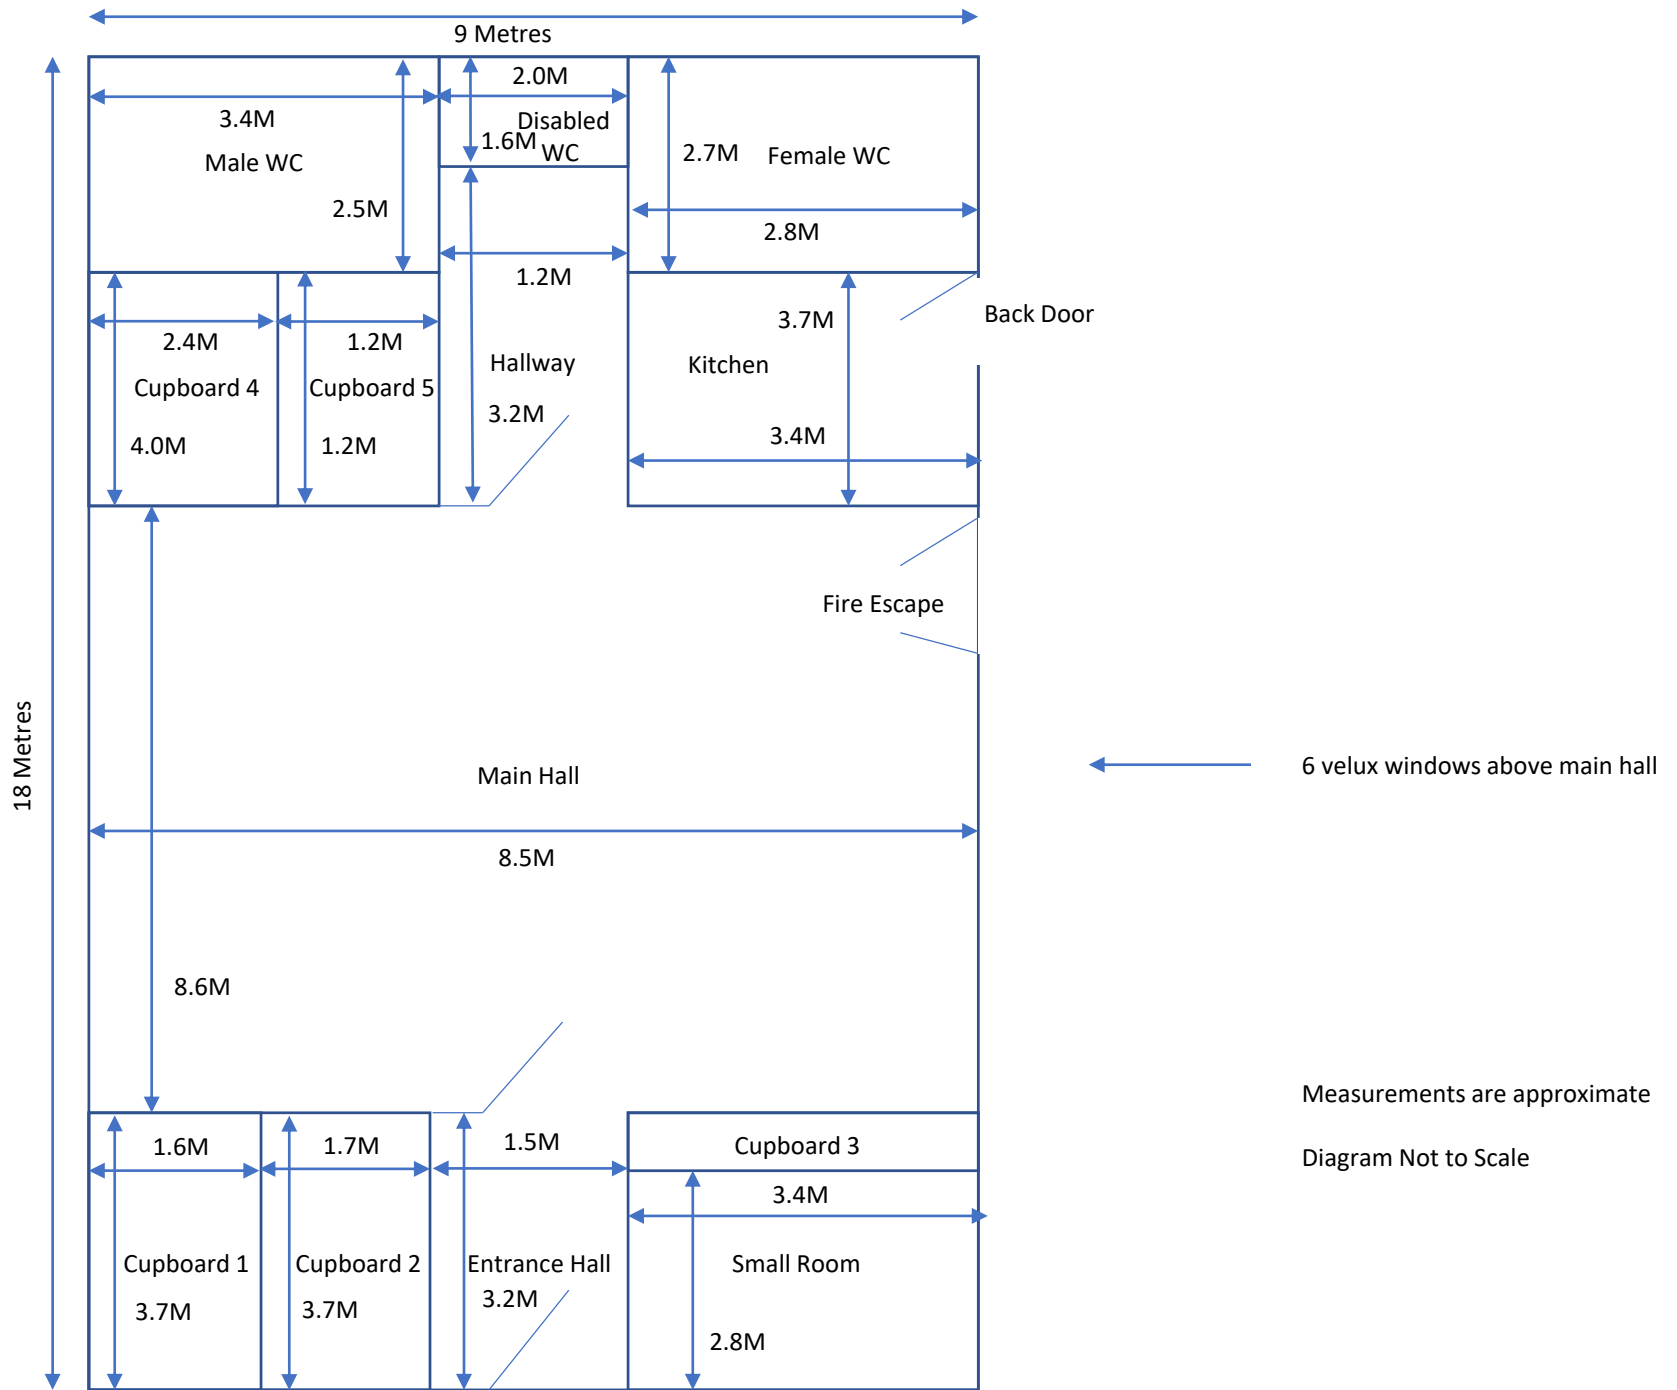

Reeves Scout Hall
 Martins Fields
 Compton
 Winchester
 SO21 2AZ

- Windows (60cm W, 70cm H):
- 3 on LHS of building
 - 5 on front of building
 - 4 on rear of building
 - 1 on RHS of building

Measurements are approximate

Diagram Not to Scale