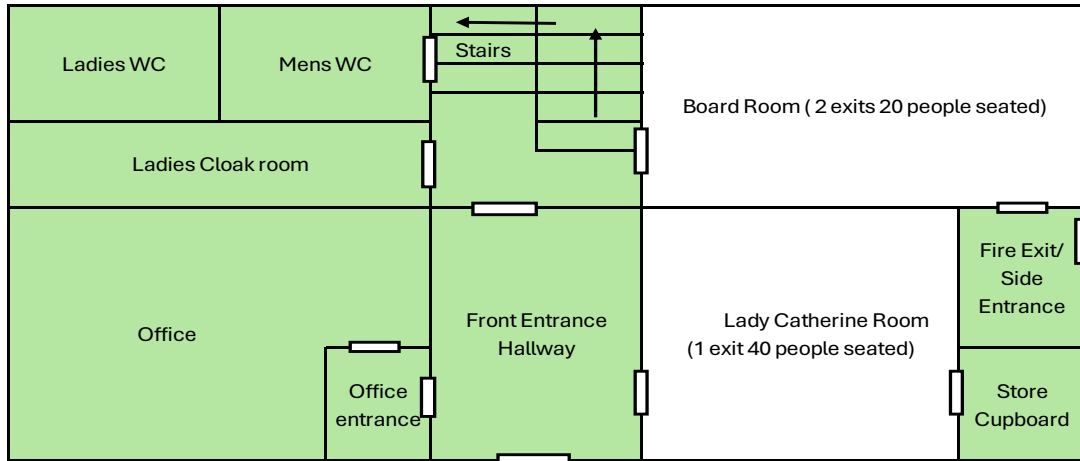

Room Plan Red Hall

Ground Floor

Red Hall Capacity 100 guests/ attendees + up to five additional persons (employees/ Officating officers)

First Floor

Red Hall Capacity 100 guests/ attendees + up to five additional persons (employees/ Officating officers)