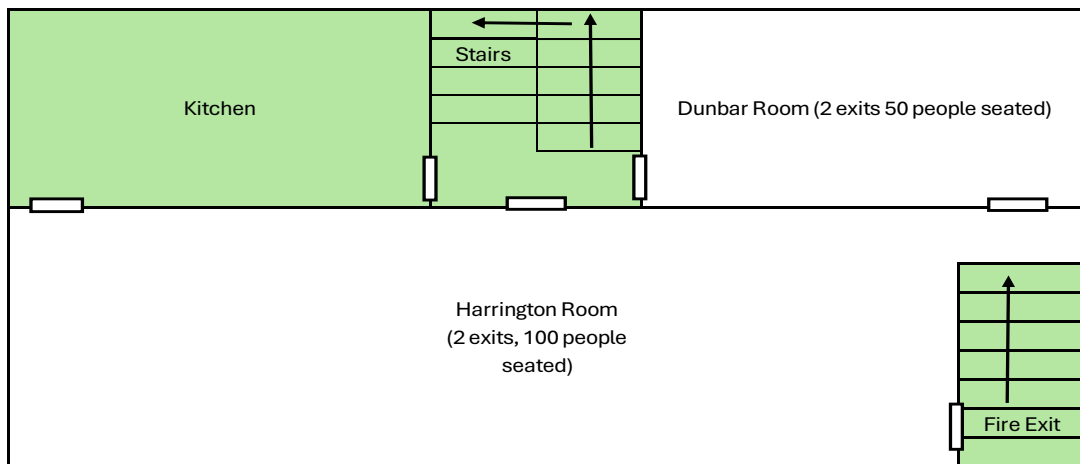

Room Plan Red Hall

Ground Floor

Red Hall Capacity 100 guests/ attendees + up to five additional persons (employees/ Officating officers)

First Floor

Red Hall Capacity 100 guests/ attendees + up to five additional persons (employees/ Officating officers)