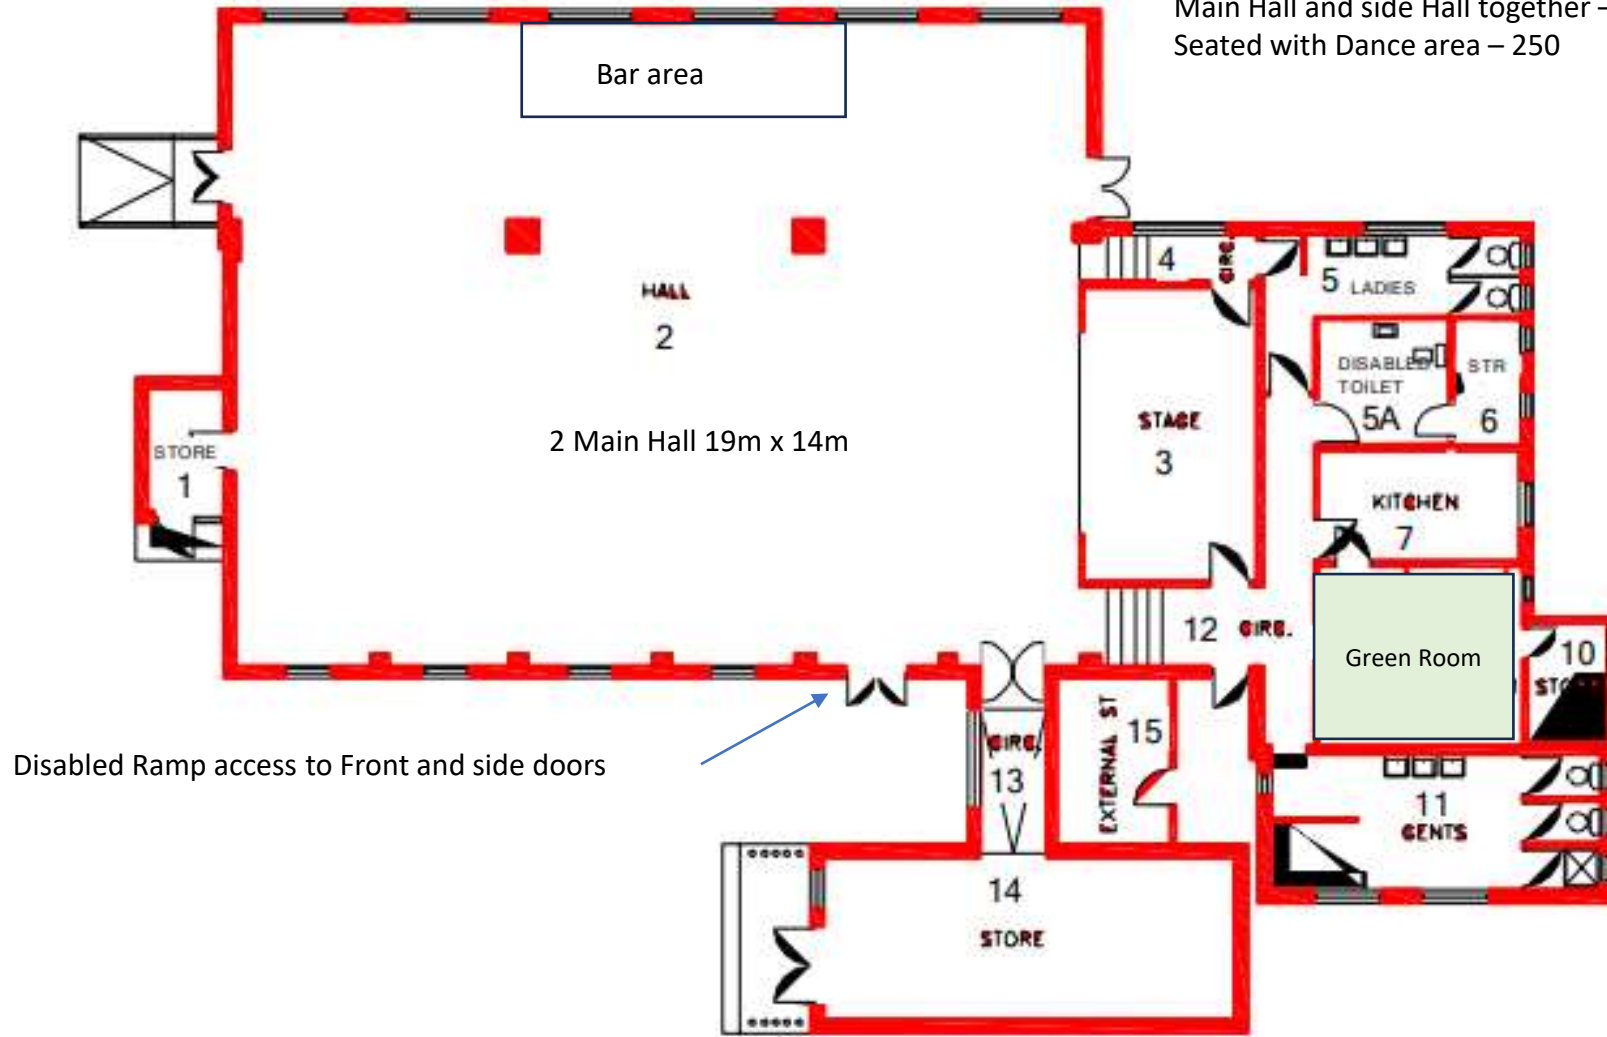

Portpatrick Village Hall

Location and Floor plan

Village Hall at the
Seafront in the
Village of Portpatrick

Welsh Place,
Portpatrick

Main Hall and side Hall together – Capacity 500 standing
Seated with Dance area – 250

Disabled Ramp access to Front and side doors

Floor Plan

Portpatrick Village Hall

Not to scale