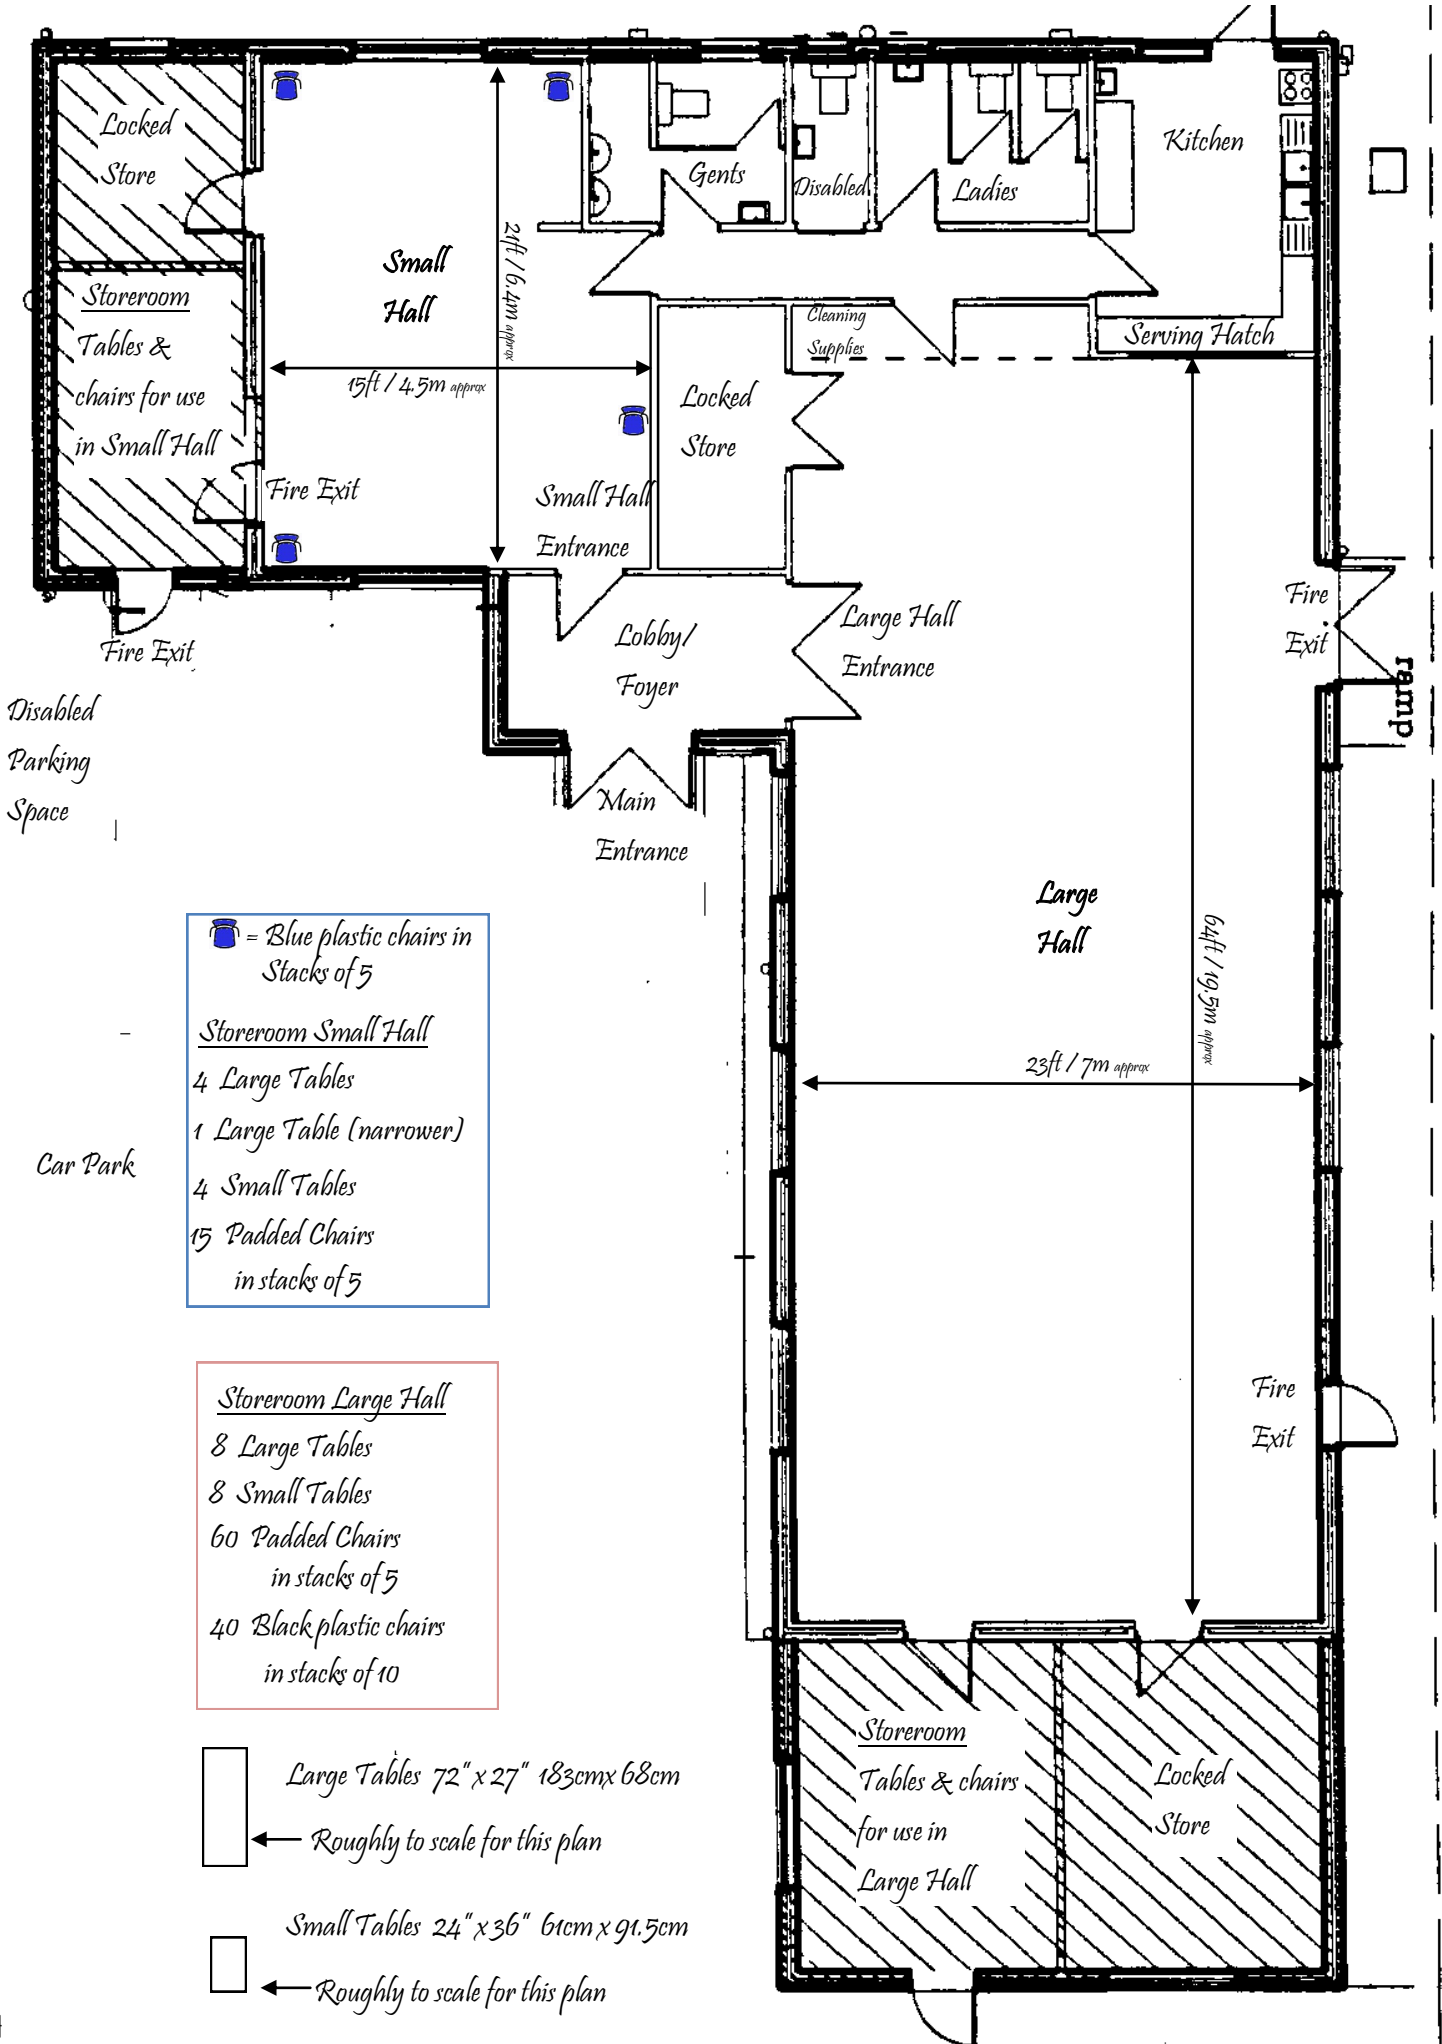

Floor Plan Kelsey Hall, Chalk Road, Ifold, West Sussex. RH14 0UD

= Blue plastic chairs in Stacks of 5

Storeroom Small Hall

- 4 Large Tables
- 1 Large Table (narrower)
- 4 Small Tables
- 15 Padded Chairs in stacks of 5

Storeroom Large Hall

- 8 Large Tables
- 8 Small Tables
- 60 Padded Chairs in stacks of 5
- 40 Black plastic chairs in stacks of 10

Large Tables 72" x 27" 183cm x 68cm
← Roughly to scale for this plan

Small Tables 24" x 36" 61cm x 91.5cm
← Roughly to scale for this plan