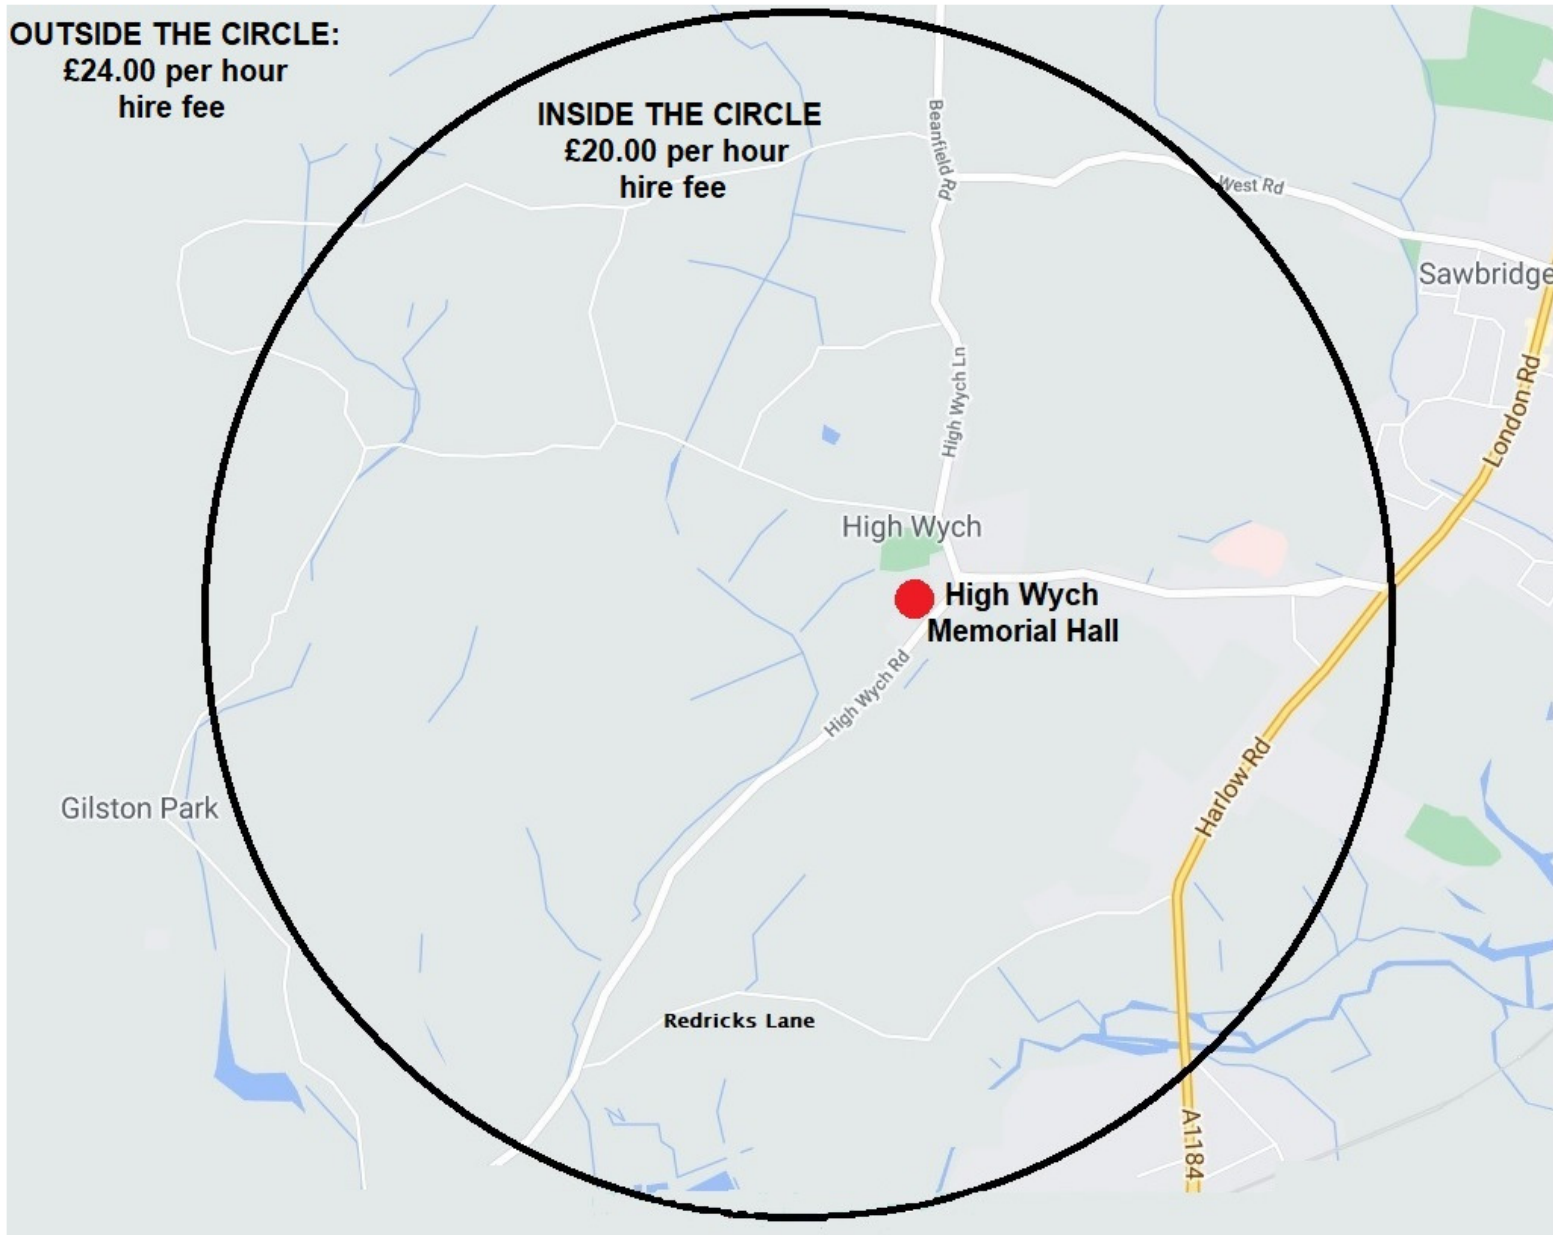

**OUTSIDE THE CIRCLE:**  
£24.00 per hour  
hire fee

**INSIDE THE CIRCLE**  
£20.00 per hour  
hire fee

High Wych  
**High Wych Memorial Hall**

Gilston Park

Redricks Lane

A1184