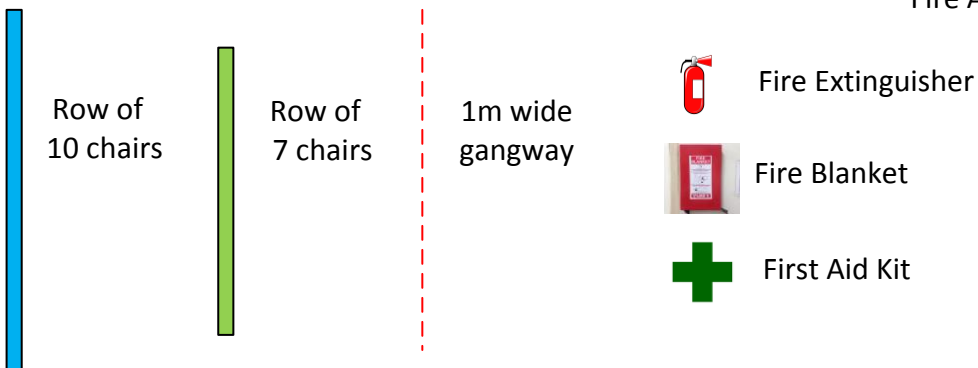

Fire Assembly Point

Seating for 94

2 more rows can be added at the front to make 108 if not using stage.
 Please leave a 30 cm gap between rows of chairs
 A 1m gangway must be maintained and fire exits kept clear as per plan

90 People Seated at 15 Tables of 6
Fire Exits must be kept clear at all times