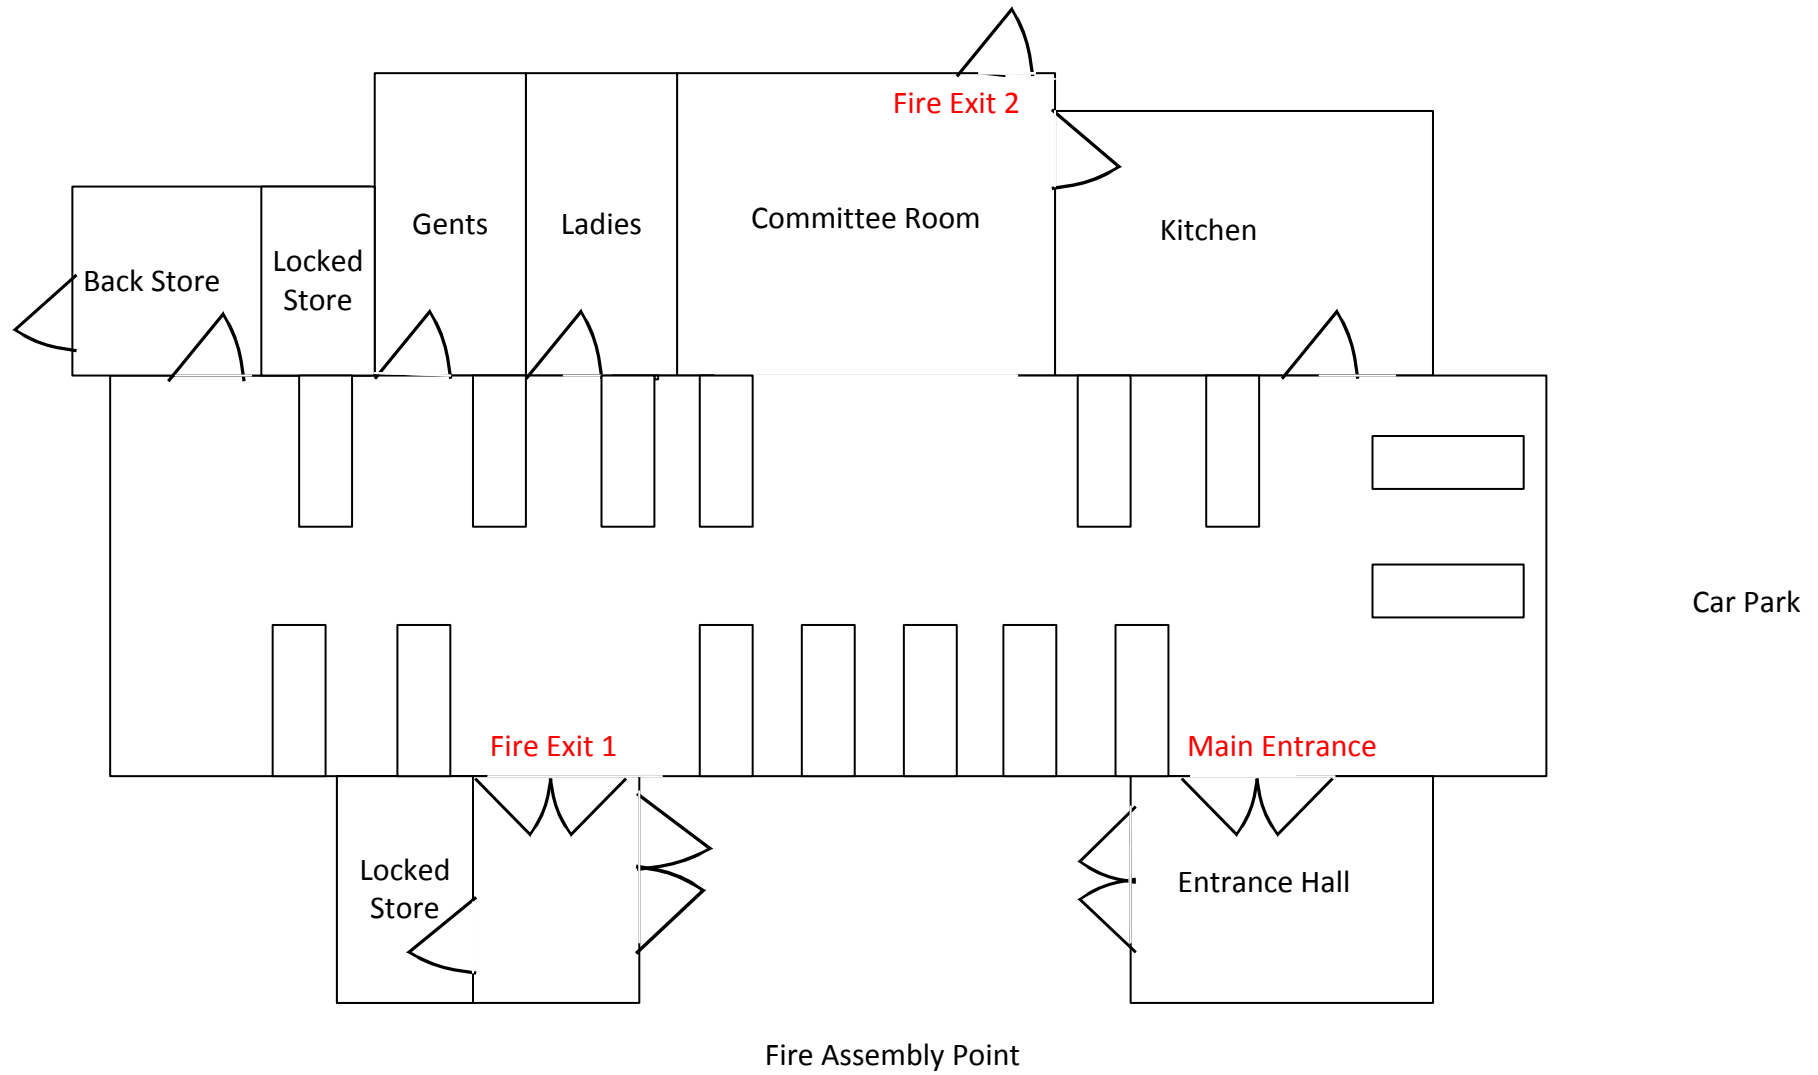

Fire Assembly Point

Seating for 94

2 more rows can be added at the front to make 108 if not using stage.
 Please leave a 30 cm gap between rows of chairs
 A 1m gangway must be maintained and fire exits kept clear as per plan

90 People Seated at 15 Tables of 6
Fire Exits must be kept clear at all times