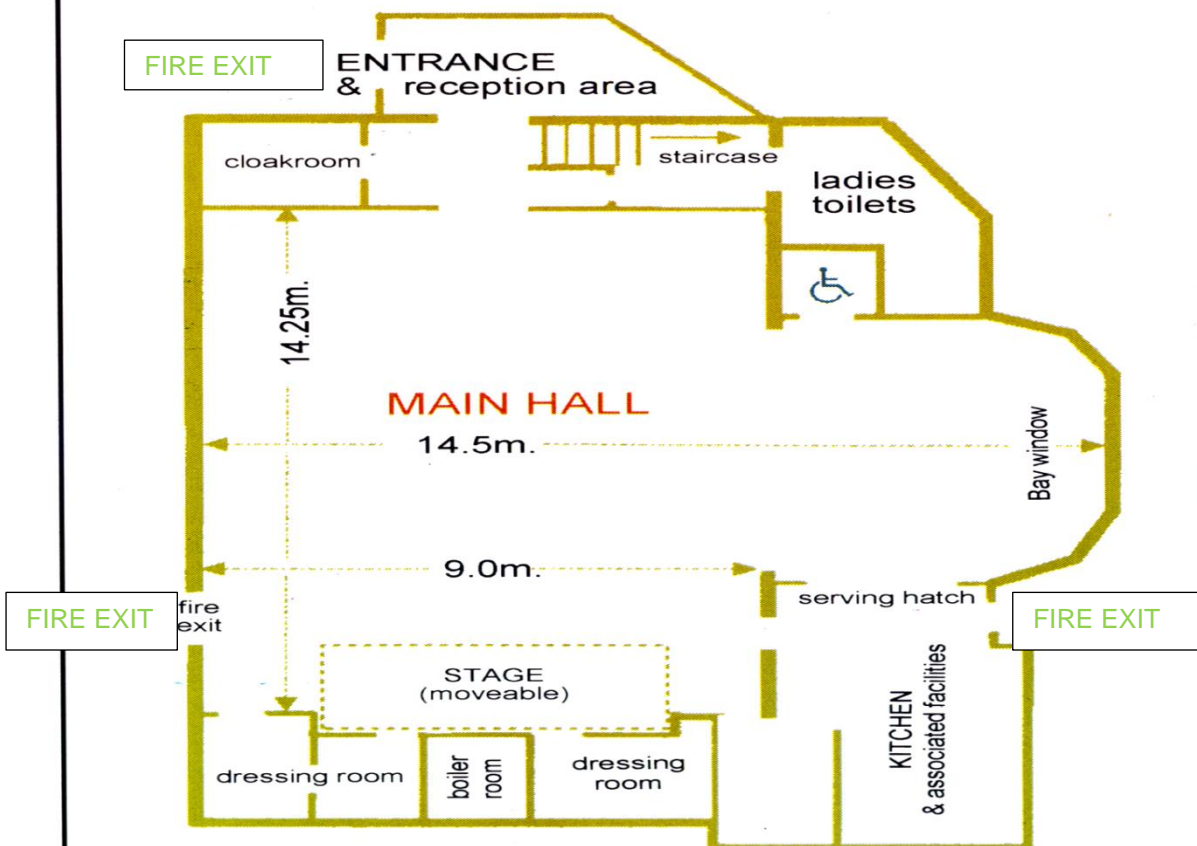

GOUDHURST VILLAGE HALL - PLAN AND FIRE EXITS

UPPER FLOOR

GROUND FLOOR

The Main Hall has seating for up to 150 max. ceiling height - approximately 7m.

ALL DIMENSIONS ARE APPROXIMATE