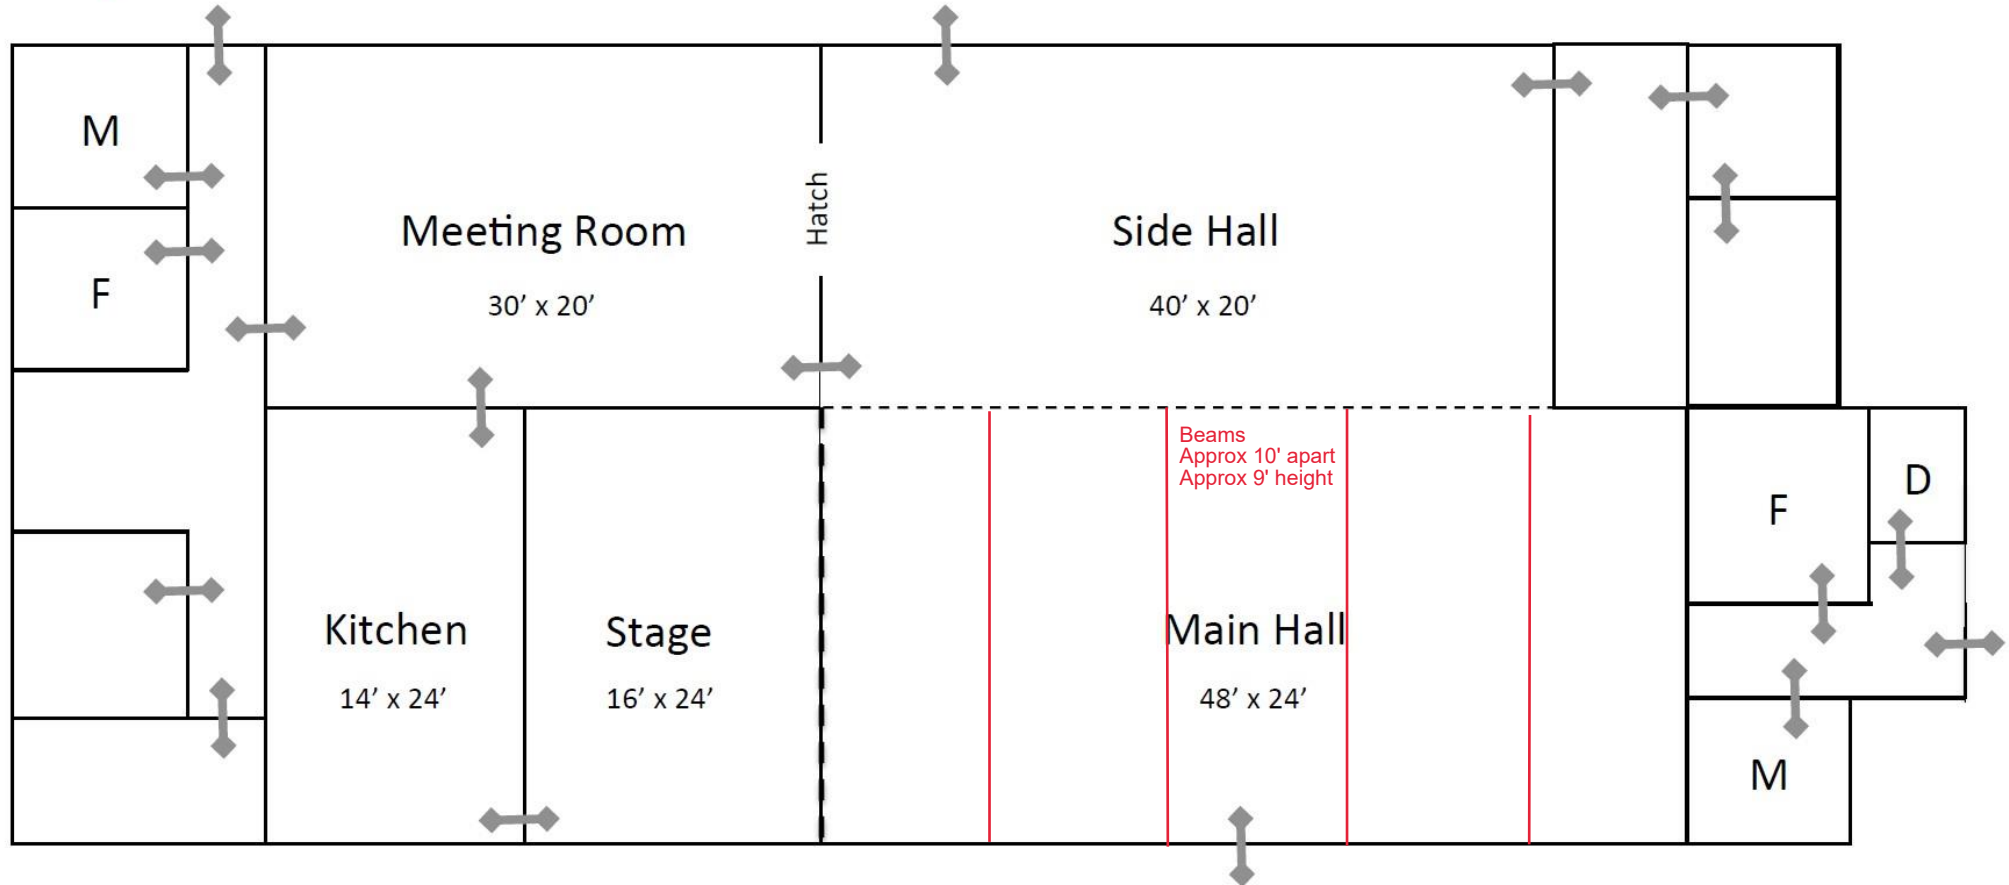

Gilberdyke War Memorial Hall Main Building Schematic

Clementhorpe Road
Gilberdyke HU15 2UG
East Yorkshire

April 2024

Total Area 100' x 44'

Registered Charity 525023

email: info@gwmhall.plus.com

www.gilberdykehall.org.uk