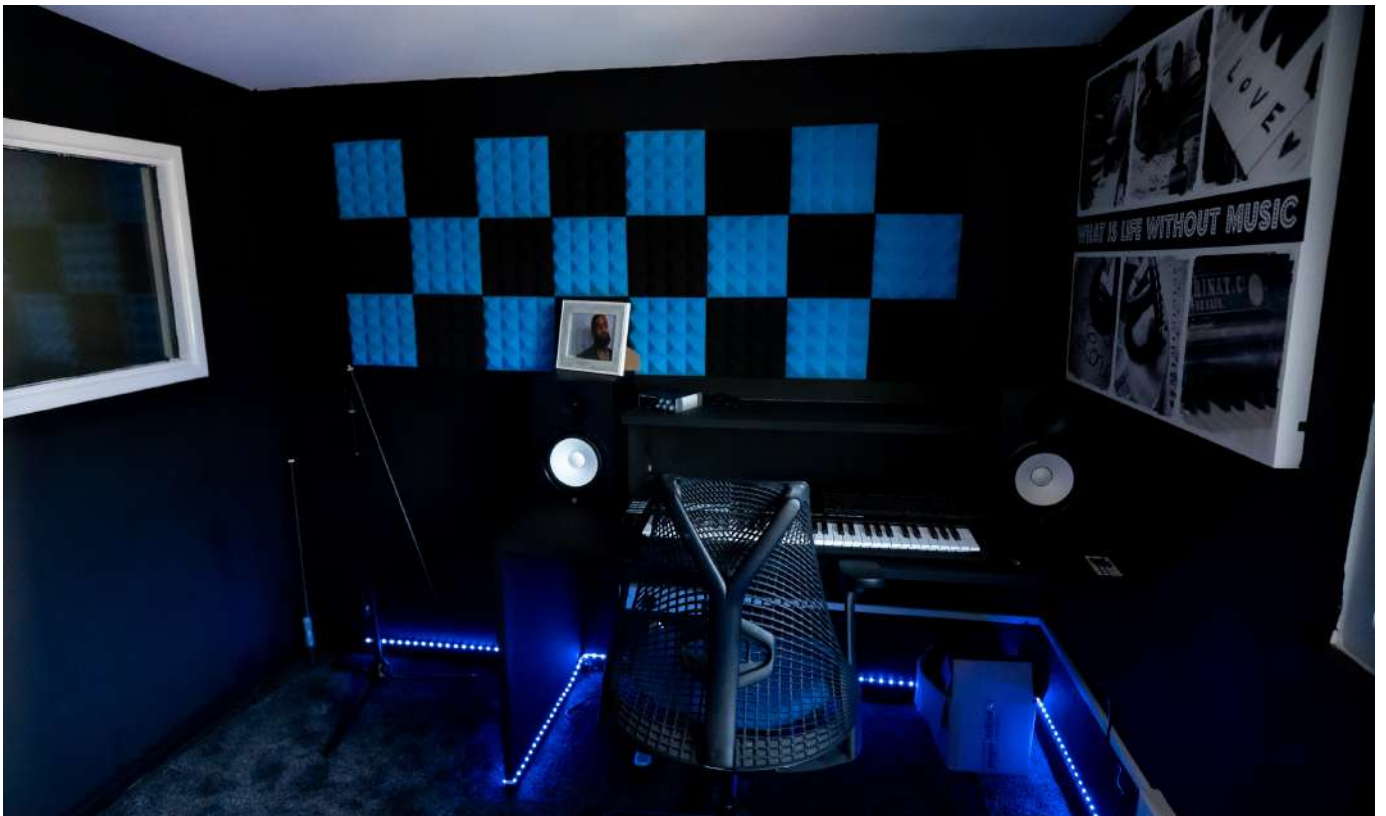

MUSIC & RECORDING STUDIO

The Music & Recording Studio Tech Spec

- **Novation Launchkey 61 MK3 USB Midi Controller**
- **Aston Spirit Multi-Pattern Condenser Microphone**
- **Yamaha HS8 Active Studio Monitor X2**
- **Pre Sonus Studio 1824c USB Audio Interface**
- **SE Electronics X1 S Vocal Pack**