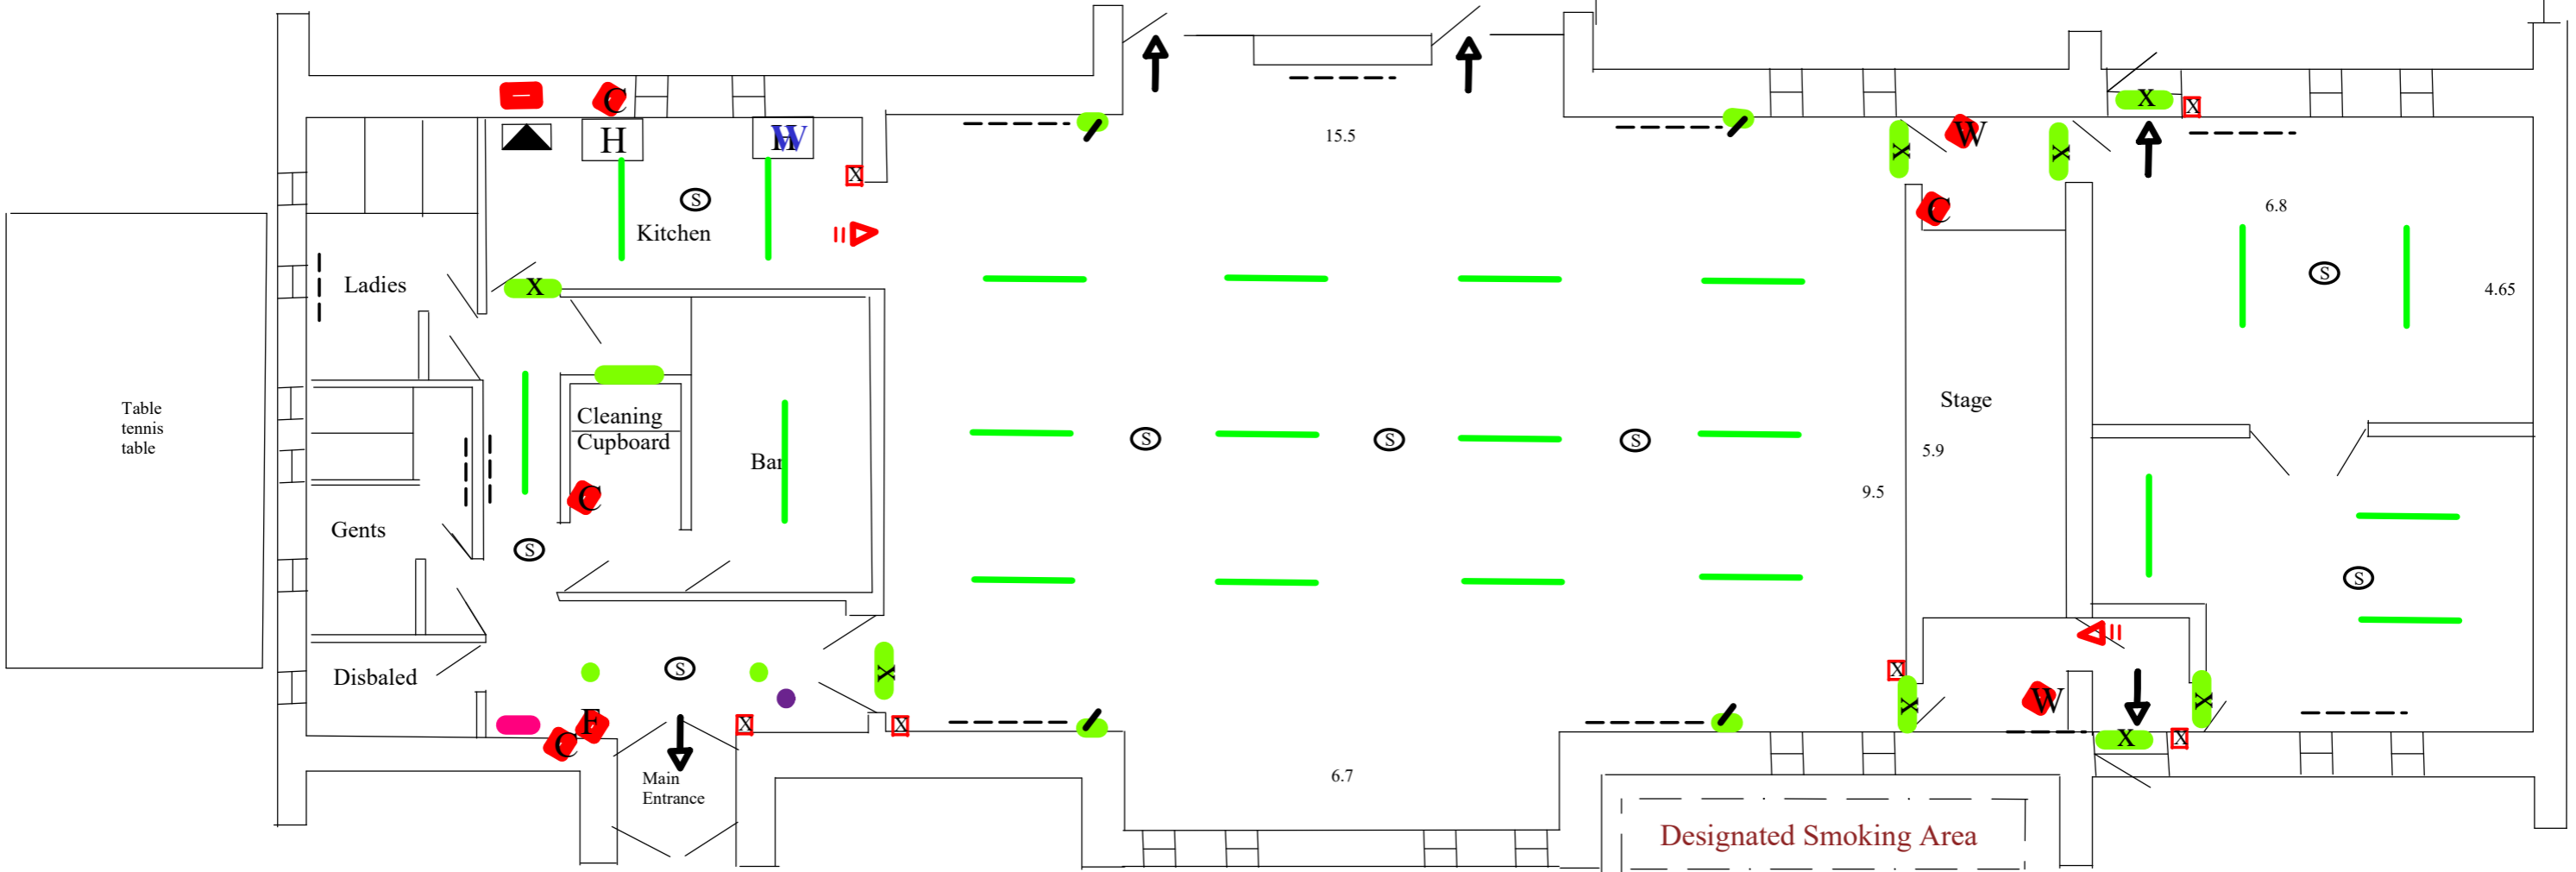

Level Petanque court 3x13m

**Dundry Village Hall
Crabtree Lane
Dundry BS41 8LN**

Scale 1:100

Pre-school

Designated Smoking Area

- Tables & Chairs**
 Cushioned chairs - 153
 55x55cm card tables - 5
 60x60cm low tables - 4
 60x120cm low table - 1
 60x120cm trestles - 15
 75x120cm trestles - 3
 68x183cm trestles - 16

Emergency Assembly Point
 By Recycling bins

	Fire Escape routes		Fire Alarm Control Board		LED Batten light
	Gas Boiler		Fire Call Point - 6 no.		Wall/Ceiling light
	Hob		Fire Extinguishers-CO2		Electricity consumer unit
	Water Boiler		Fire Extinguishers-Foam		Electricity socket (Main Hall)
	Radiator		Fire Extinguishers-Water		Emergency Exit signs - 8 no.
			Fire Blanket		Heat/Smoke Sensor
			Fire Siren		