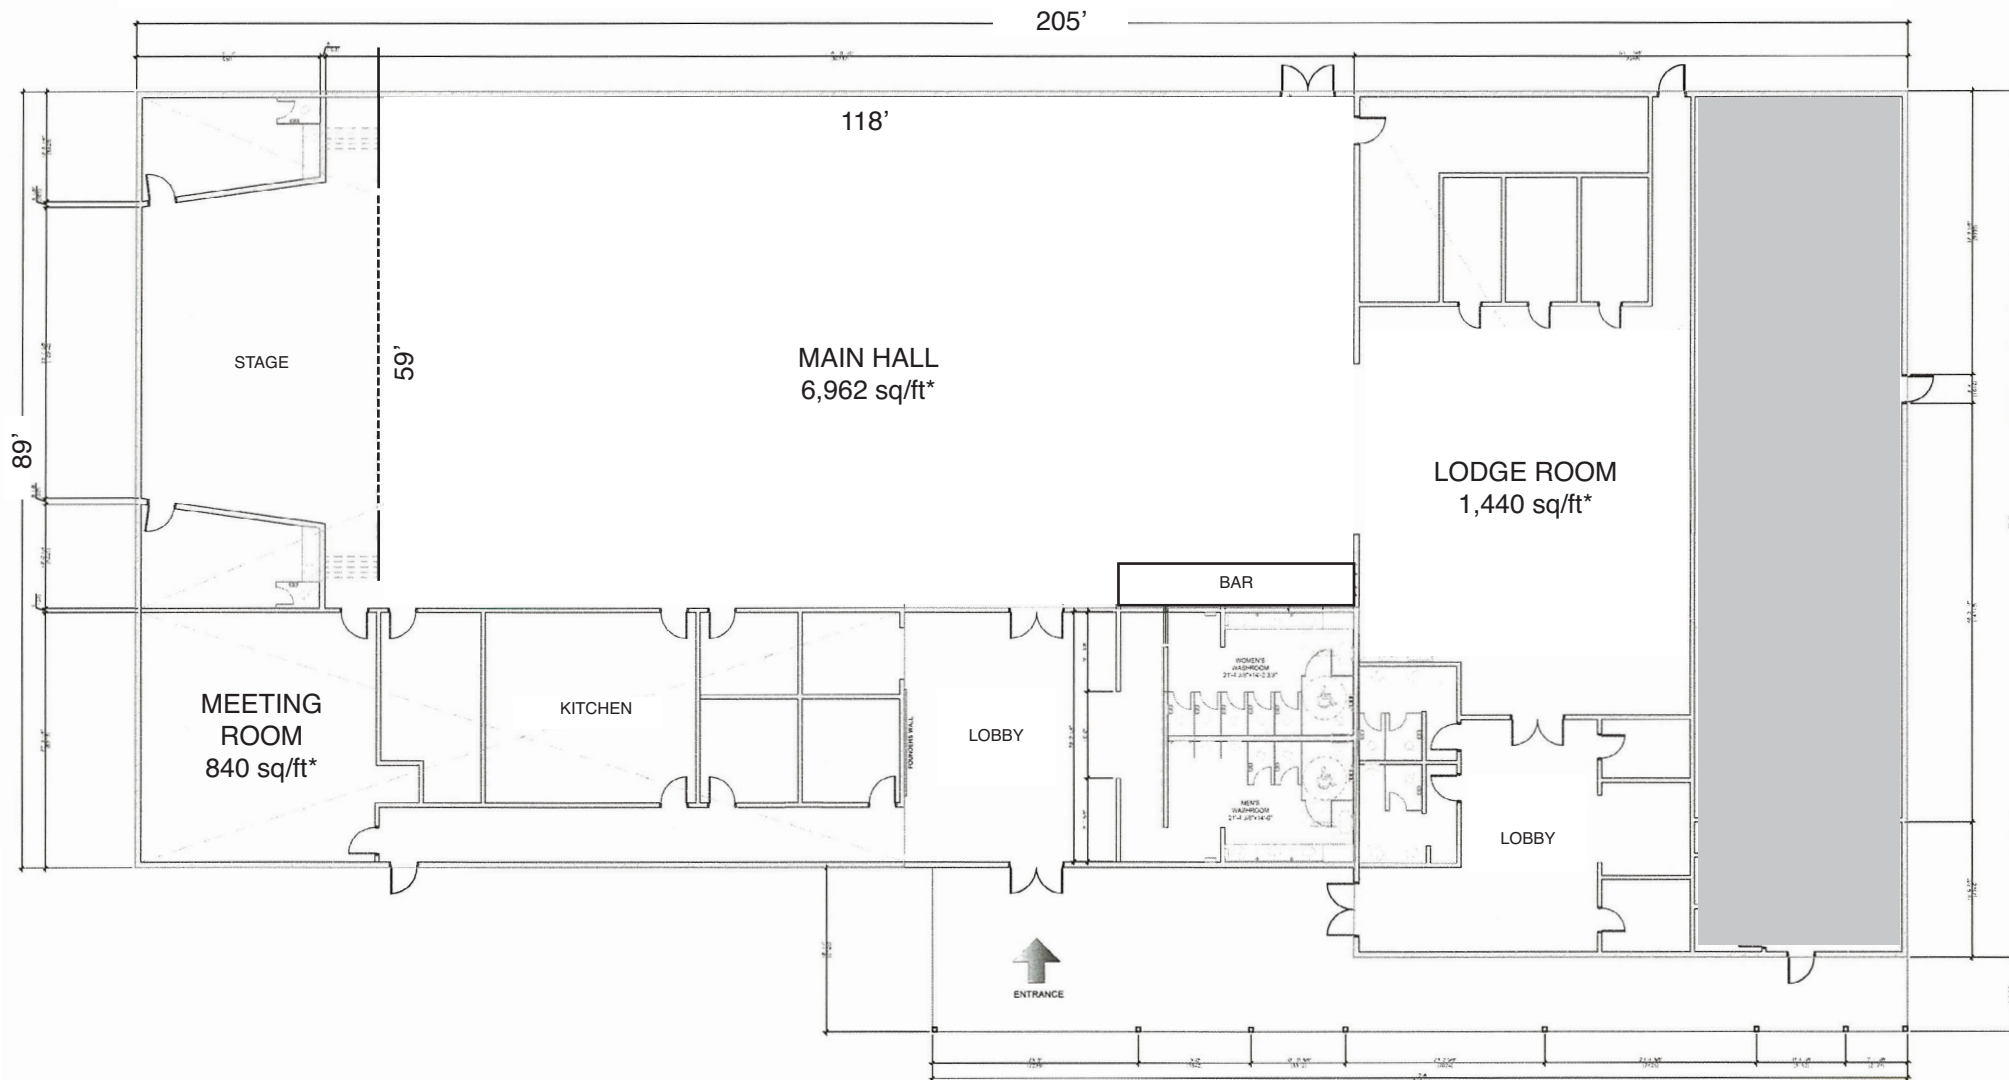

CLARESHOLM COMMUNITY CENTRE
690 59 Ave West

*approximately