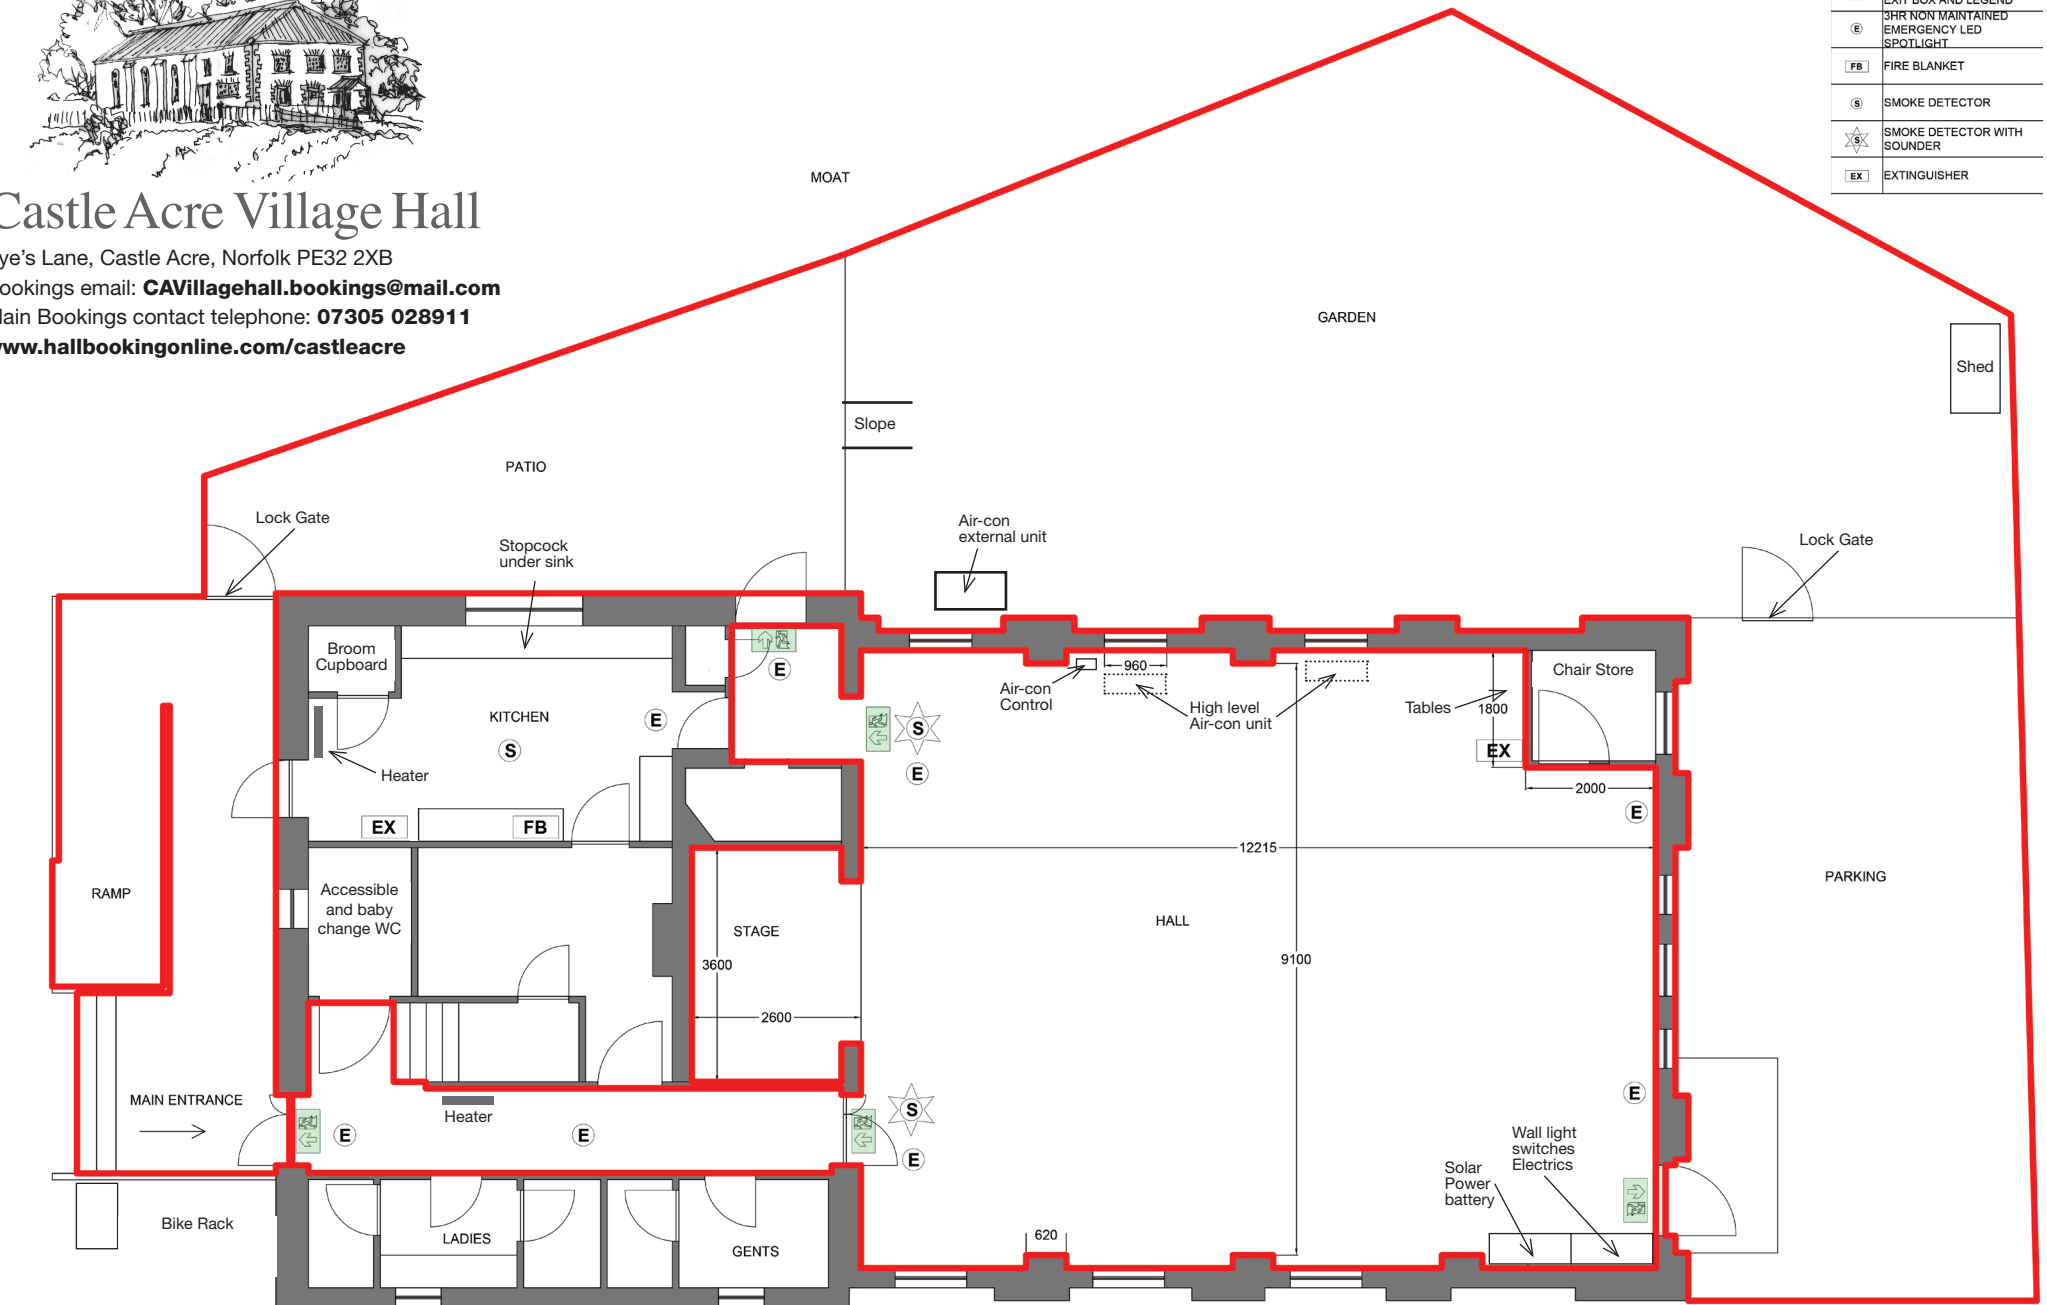

	3HR LED MAINTAINED FINAL EXIT BOX AND LEGEND
	3HR NON MAINTAINED EMERGENCY LED SPOTLIGHT
	FIRE BLANKET
	SMOKE DETECTOR
	SMOKE DETECTOR WITH SOUNDER
	EXTINGUISHER

← Castle Car Park

PYES LANE

Book Shop →