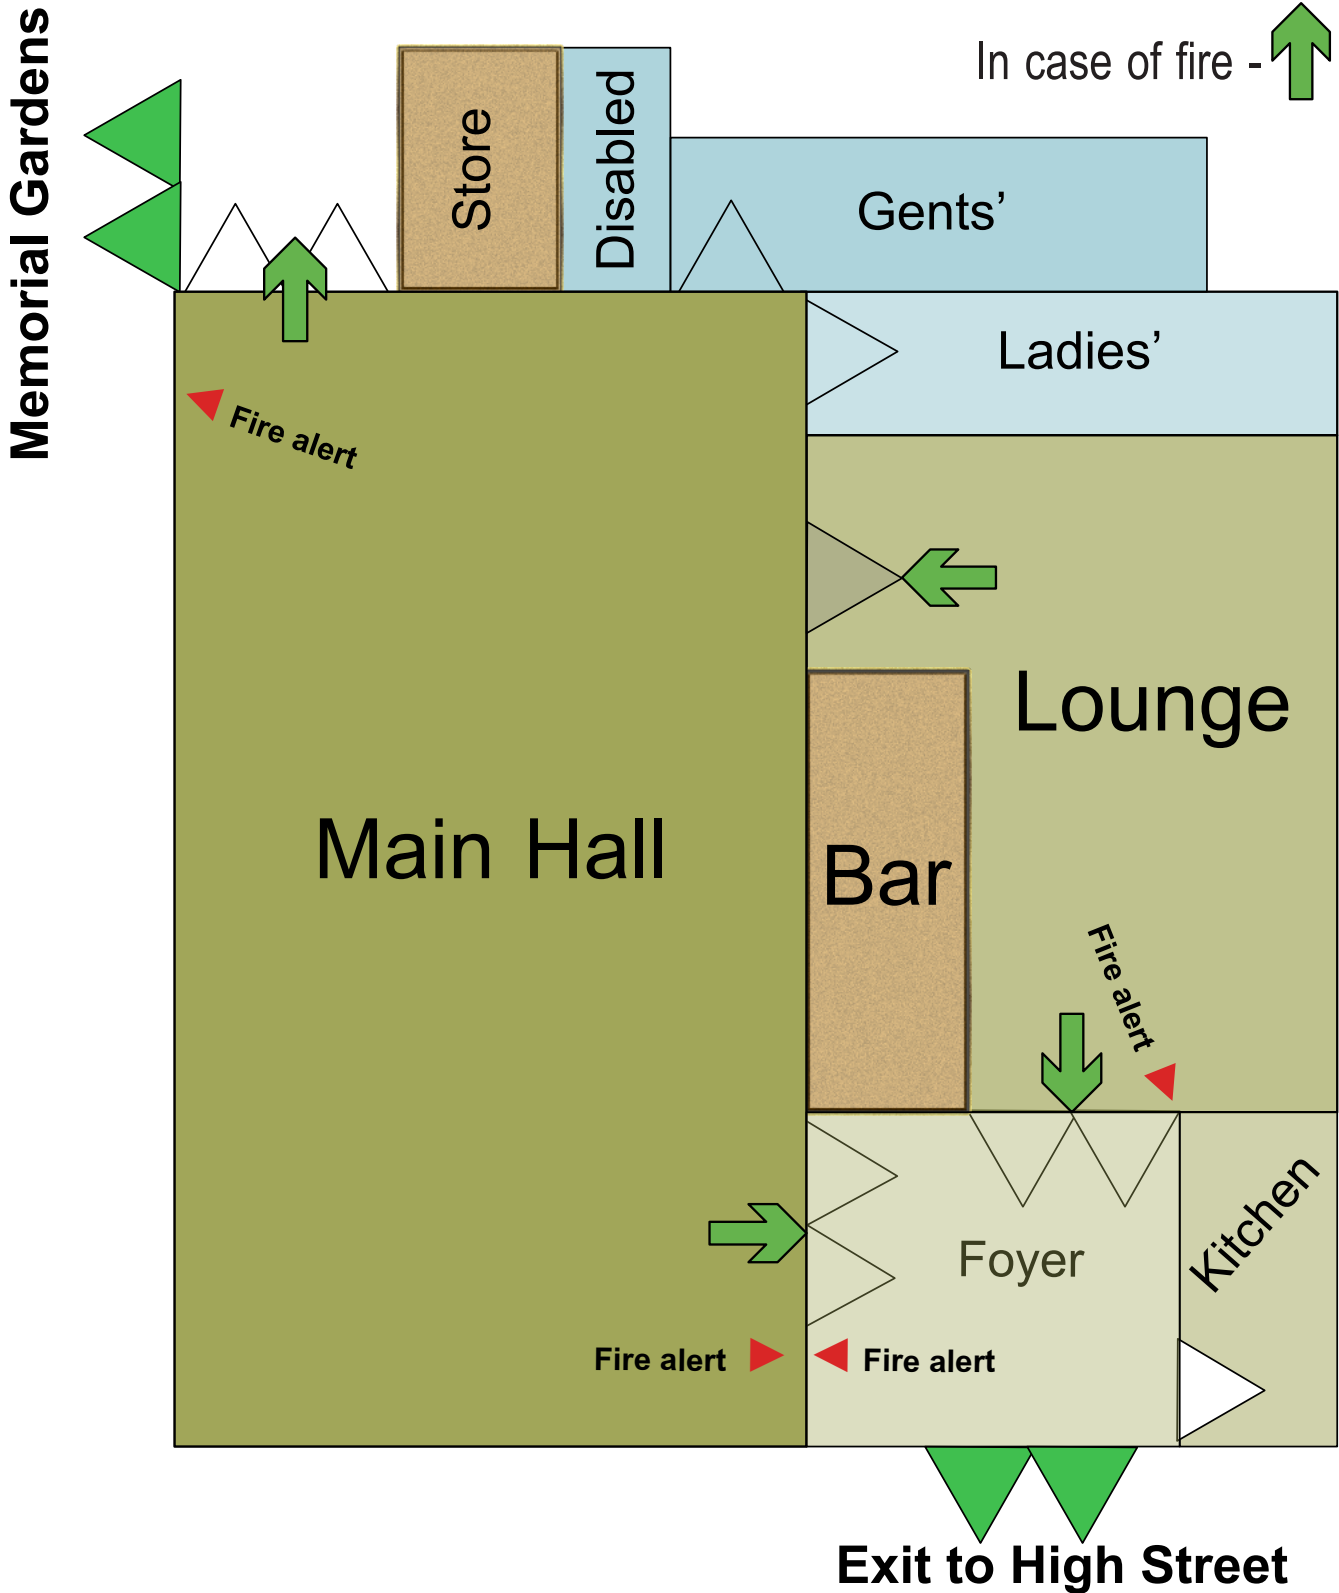

# Victoria Hall

Schematic floorplan

## Location

**Postcode** TF12 5EX Junction of Smithy Bank and Broseley High Street

**WhatThreeWords** - lives.blank.unsigned

**Coordinates** 52.612643, -2.482032 (note - starts with a minus sign)

(November 31, 2023)