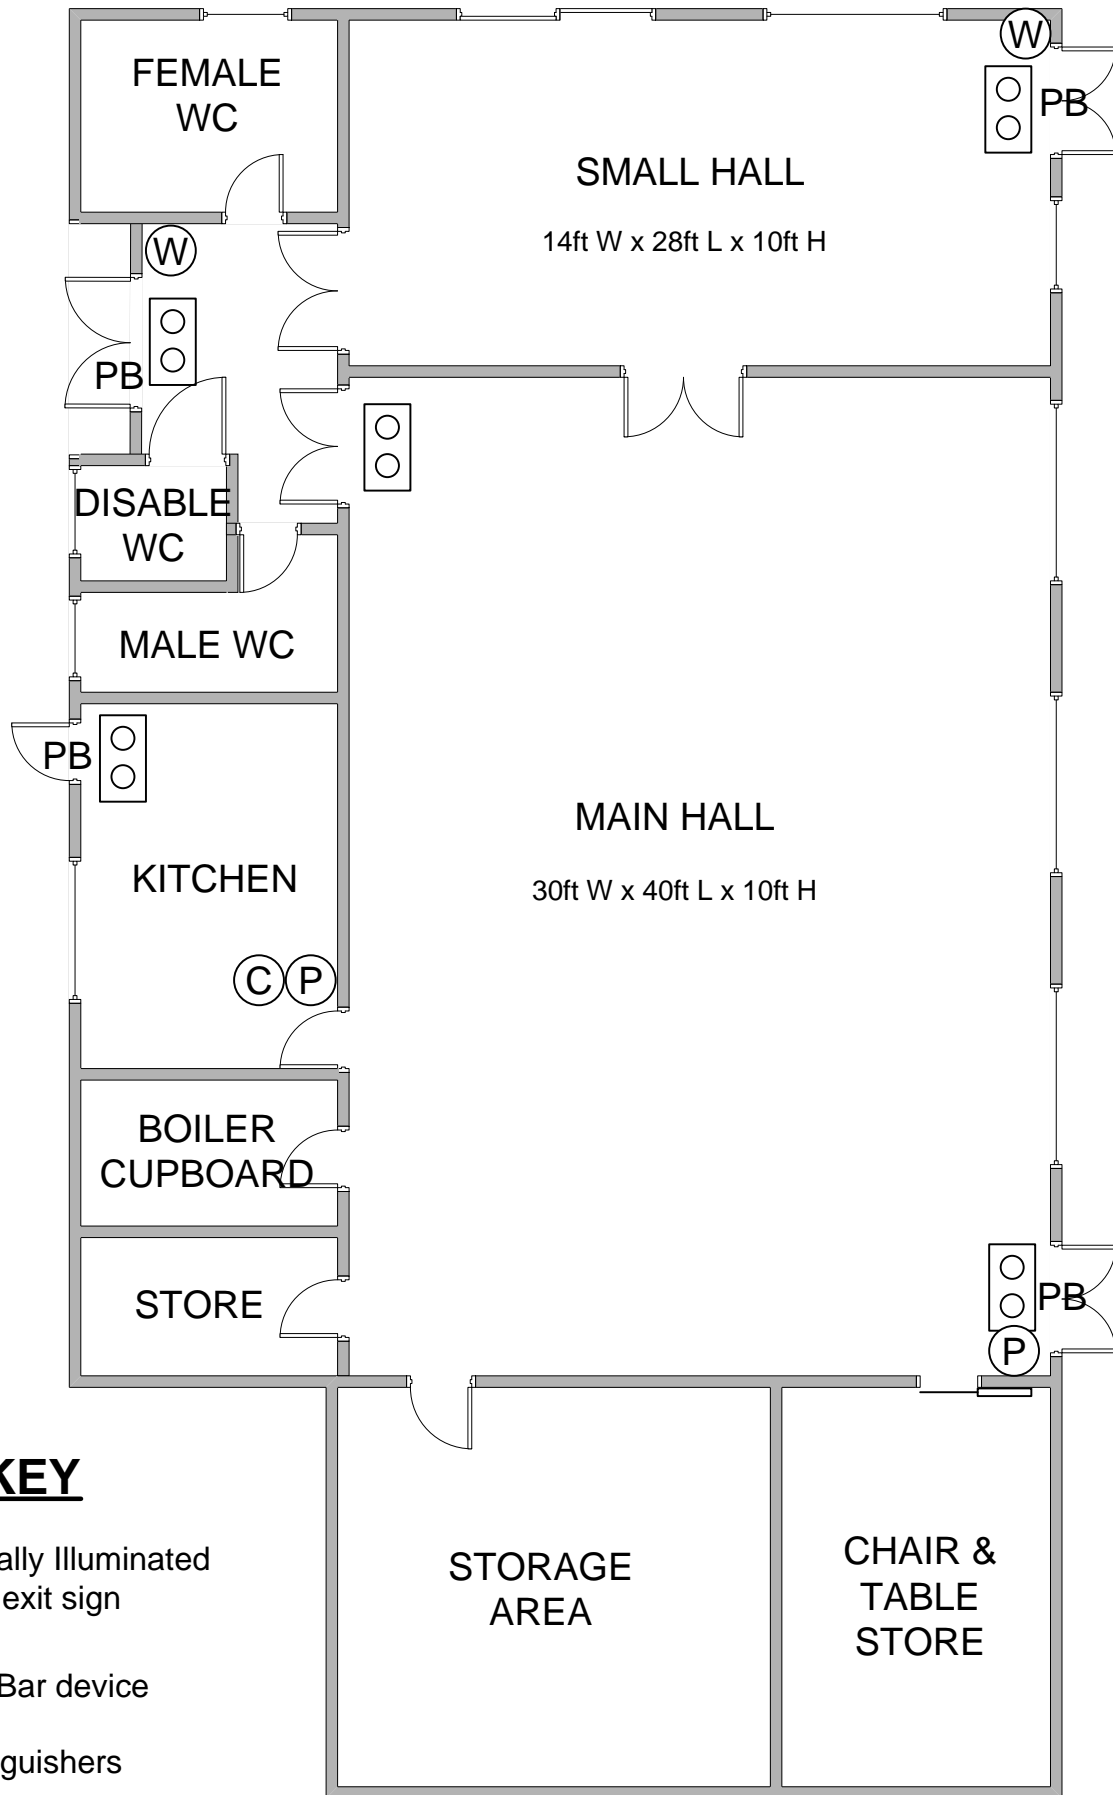

## KEY

 Internally Illuminated exit sign

PB Push Bar device

Fire Extinguishers

 Powder

 CO2

 Water

Scale 1:100